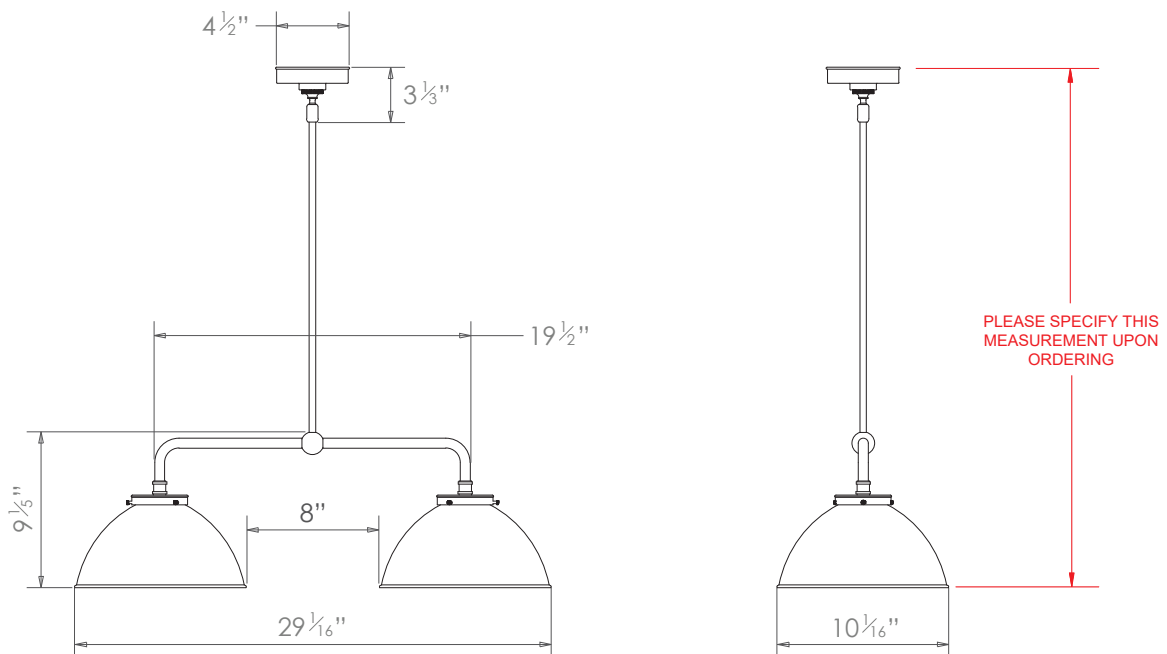

HECTOR FINCH

TIBER DOUBLE PENDANT ON ROD

PRODUCT CODE PL405

CATEGORY: CHANDELIERS & PENDANTS

DIMENSIONS

PRODUCT CODE PL405

CATEGORY: CHANDELIERS & PENDANTS

TIBER DOUBLE PENDANT ON ROD

LAMP TYPE	USA 2 x 60W (Max) E26 Golfball
FINISH OPTIONS	Brass Polished Lacquered, Brass Polished Unlacquered, Antique Brass (shown), Bronze, Chrome, Nickel Polished and Nickel Matte.
COLOUR OPTIONS	 <p>Grey Green</p> <p>* Shades can be custom painted with colours from the RAL chart available on request.</p>
SIZE & SIMILAR OPTIONS	Tiber Pendant Small (PL134S), Tiber Flush Small Ceiling Mounted (CL25S), Tiber Flush Large Ceiling Mounted (CL25L), Tiber Pendant Large (PL134L), Tiber Wall Light (WL72), Tiber Wall Light Double (WL14) and Triple Tiber Pendant on a Rod (PL428S).
WEIGHT	12lb 2oz
ADDITIONAL INFORMATION	Please specify total drop from the ceiling to the bottom of the globe. Minimum overall drop from the ceiling to the bottom of the globe 16".
CLEANING AND MAINTENANCE INSTRUCTIONS	Metalwork: We recommend a light polish with a non-abrasive lint free cloth. Do not use any metal cleaning products on the fixture as it can remove the finish entirely. Unlacquered brass finish will patinate slowly over time and can be brightened to brass by the use of a brass cleaning agent.