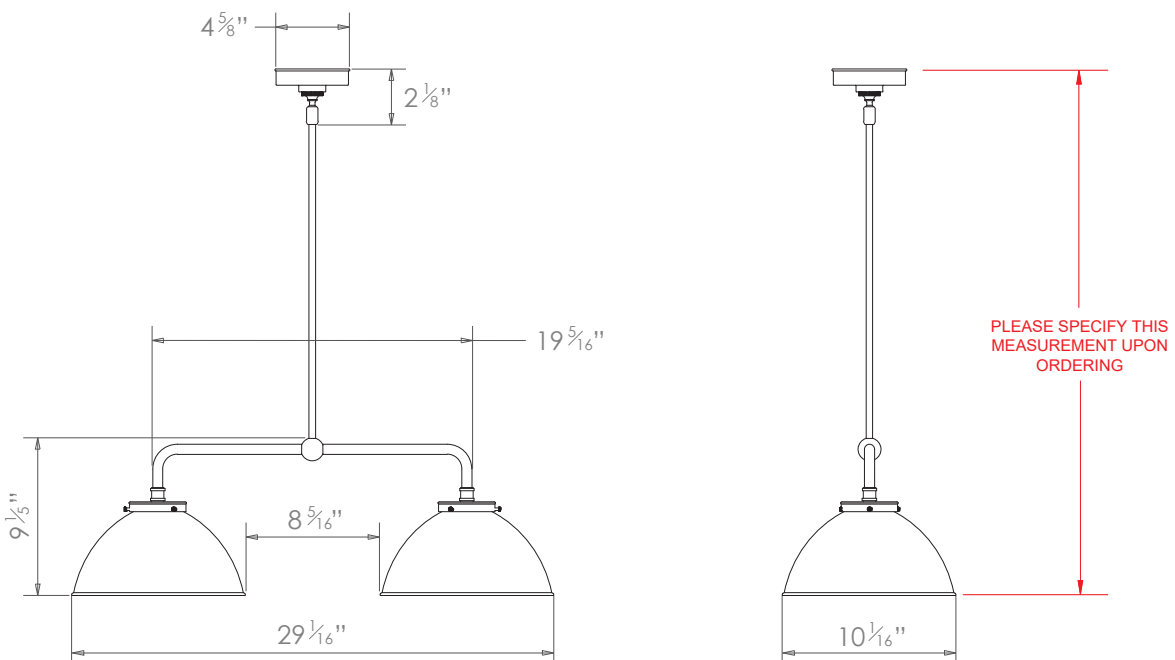

HECTOR FINCH

TIBER DOUBLE PENDANT ON ROD SMALL

PRODUCT CODE PL405S

CATEGORY: CHANDELIERS & PENDANTS

DIMENSIONS

PRODUCT CODE PL405S

CATEGORY: CHANDELIERS & PENDANTS

TIBER DOUBLE PENDANT ON ROD SMALL

LAMP TYPE	USA 2 x 60W (Max) E26 Golfball
FINISH OPTIONS	Brass Polished Lacquered, Brass Polished Unlacquered, Antique Brass (shown), Bronze, Chrome, Nickel Polished and Nickel Matte.
COLOUR OPTIONS	 <p>Grey Green</p> <p>* Shades can be custom painted with colours from the RAL chart available on request.</p>
SIZE & SIMILAR OPTIONS	Tiber Pendant Small (PL134S), Tiber Flush Small Ceiling Mounted (CL25S), Tiber Flush Large Ceiling Mounted (CL25L), Tiber Pendant Large (PL134L), Tiber Wall Light (WL72), Tiber Wall Light Double (WL14) and Triple Tiber Pendant on a Rod (PL428S).
WEIGHT	12lb 2oz
ADDITIONAL INFORMATION	Please specify total drop from the ceiling to the bottom of the globe. Minimum overall drop from the ceiling to the bottom of the globe 16".
CLEANING AND MAINTENANCE INSTRUCTIONS	Metalwork: We recommend a light polish with a non-abrasive lint free cloth. Do not use any metal cleaning products on the fixture as it can remove the finish entirely. Unlacquered brass finish will patinate slowly over time and can be brightened to brass by the use of a brass cleaning agent.