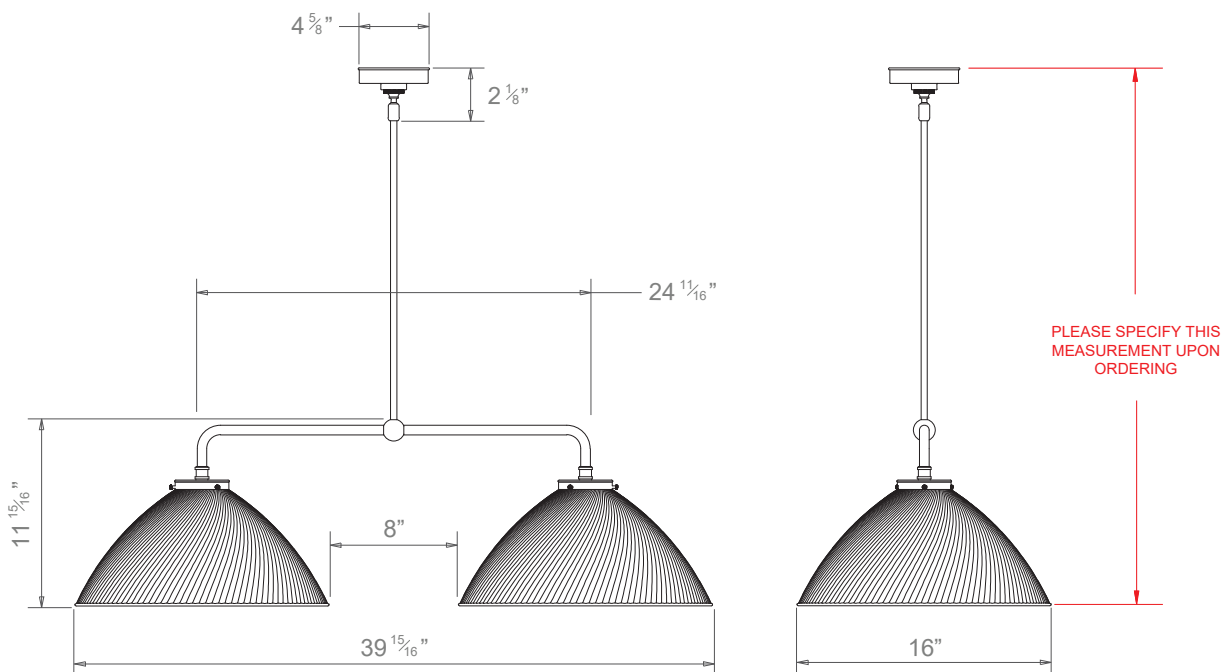

HECTOR FINCH

TIBER DOUBLE PENDANT ON ROD LARGE

PRODUCT CODE PL405L

CATEGORY: CHANDELIERS & PENDANTS

DIMENSIONS

PRODUCT CODE PL405L

CATEGORY: CHANDELIERS & PENDANTS

TIBER DOUBLE PENDANT ON ROD LARGE

LAMP TYPE	USA 2 x 60W (Max) E26 Golfball
FINISH OPTIONS	Brass Polished Lacquered, Brass Polished Unlacquered, Antique Brass (shown), Bronze, Chrome, Nickel Polished and Nickel Matte.
COLOUR OPTIONS	 <p>Grey Green</p> <p>* Shades can be custom painted with colours from the RAL chart available on request.</p>
SIZE & SIMILAR OPTIONS	Tiber Pendant Small (PL134S), Tiber Flush Small Ceiling Mounted (CL25S), Tiber Flush Large Ceiling Mounted (CL25L), Tiber Pendant Large (PL134L), Tiber Wall Light (WL72), Tiber Wall Light Double (WL14) and Triple Tiber Pendant on a Rod (PL428S).
ADDITIONAL INFORMATION	Please specify total drop from the ceiling to the bottom of the globe. Minimum overall drop from the ceiling to the bottom of the globe 16".
CLEANING AND MAINTENANCE INSTRUCTIONS	Metalwork: We recommend a light polish with a non-abrasive lint free cloth. Do not use any metal cleaning products on the fixture as it can remove the finish entirely. Unlacquered brass finish will patinate slowly over time and can be brightened to brass by the use of a brass cleaning agent.