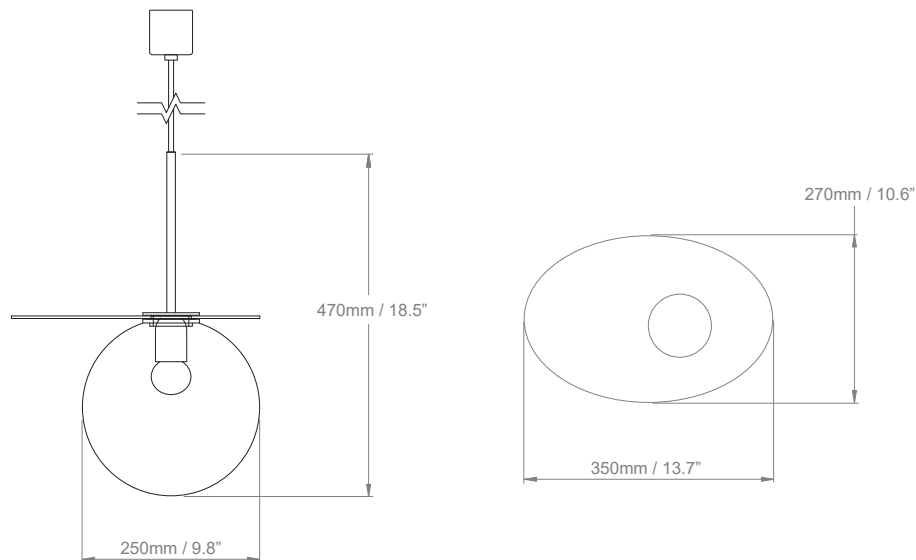

HF

HECTOR FINCH

LIGHTING

UMBRA PENDANT BLUE, GOLD DISC

Inspired by the relationship between geometric objects and their shadows, the Umbra collection features an off-centre metal disc above a glass globe, which results in a reflection of the globe in the mirrored glass disc to which it is attached

Designed by Studio deForm for
BOMMA

PRODUCT CODE PL410

CATEGORY: CHANDELIERS & PENDANTS

DIMENSIONS

UMBRA PENDANT BLUE, GOLD DISC

LAMP TYPE INCANDESCENT	UK 1 x 40W Max E27	EU 1 x 40W Max E27	USA 1 x 40W Max E26
LAMP TYPE ENERGY SAVING	Suitable CFL or LED equivalent.		
APPLICATION	Suitable for indoor use.		
SIZE AND SIMILAR OPTIONS	Umbra Pendant Clear, Blue Disc (PL407), Umbra Pendant Clear, Gold Disc (PL408), Umbra Pendant Blue, Blue Disc (PL409), Umbra Pendant Pink, Blue Disc (PL411), Umbra Pendant Pink, Gold Disc (PL412), Umbra Pendant Light Grey, Blue Disc (PL413), Umbra Pendant Light Grey, Gold Disc (PL414), Umbra Pendant Smoke Grey, Blue Disc (PL415) and Umbra Pendant Smoke Grey, Gold Disc (PL416).		
CLEANING & MAINTENANCE	Metalwork - use a soft, dry cloth Shade - wipe gently with a dry cloth or dust lightly with a feather duster. Repeat regularly to prevent build up of dust. Regular cleaning will prevent the possibility of dust becoming ingrained. DO NOT let water or moisture near the shade.		
UNDERWRITERS LABORATORIES	 This product is UL certified.		