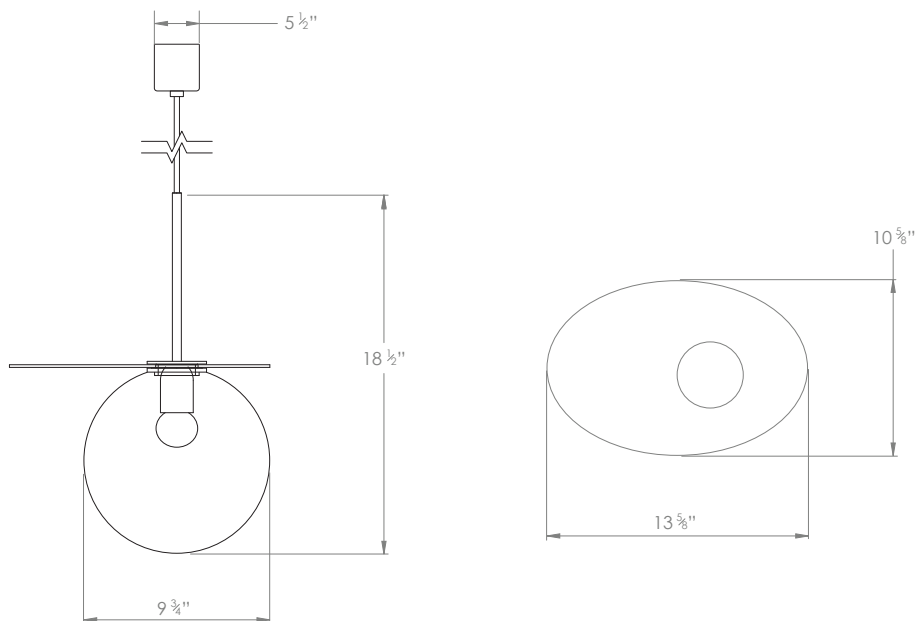

### DIMENSIONS

PRODUCT CODE PL412

CATEGORY: CHANDELIERS & PENDANTS

---