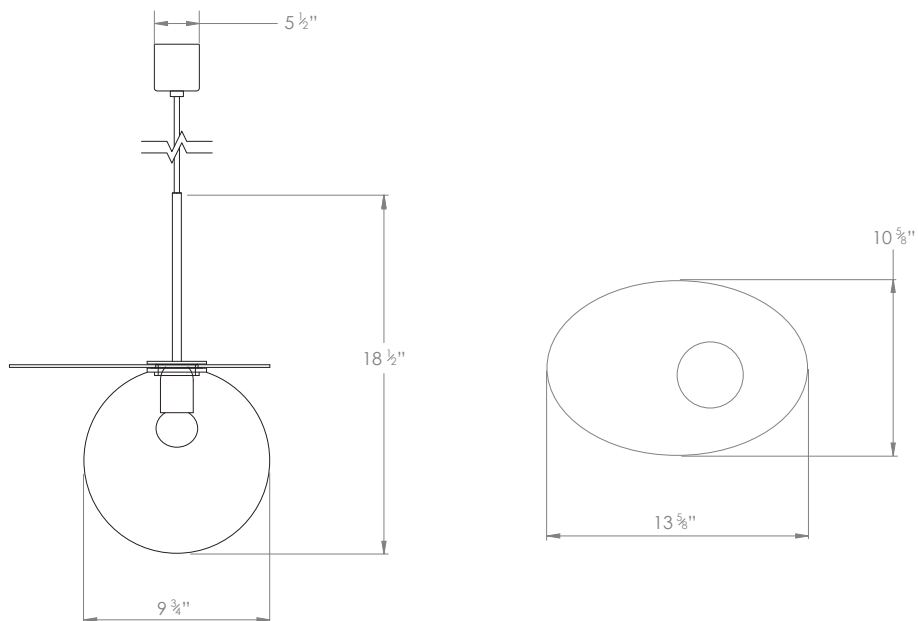

### DIMENSIONS

PRODUCT CODE PL414

CATEGORY: CHANDELIERS & PENDANTS

---