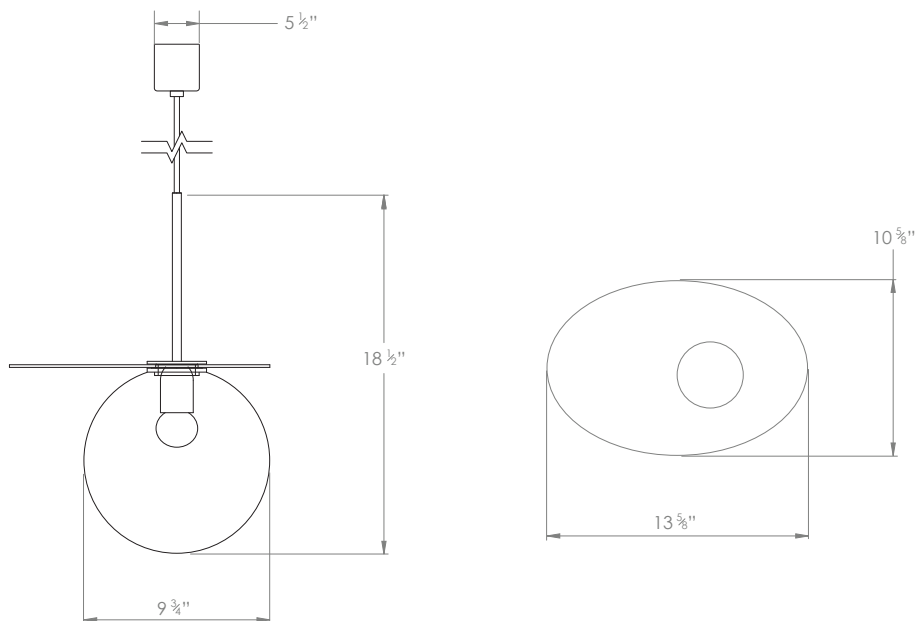

### DIMENSIONS

PRODUCT CODE PL416

CATEGORY: CHANDELIERS & PENDANTS

---