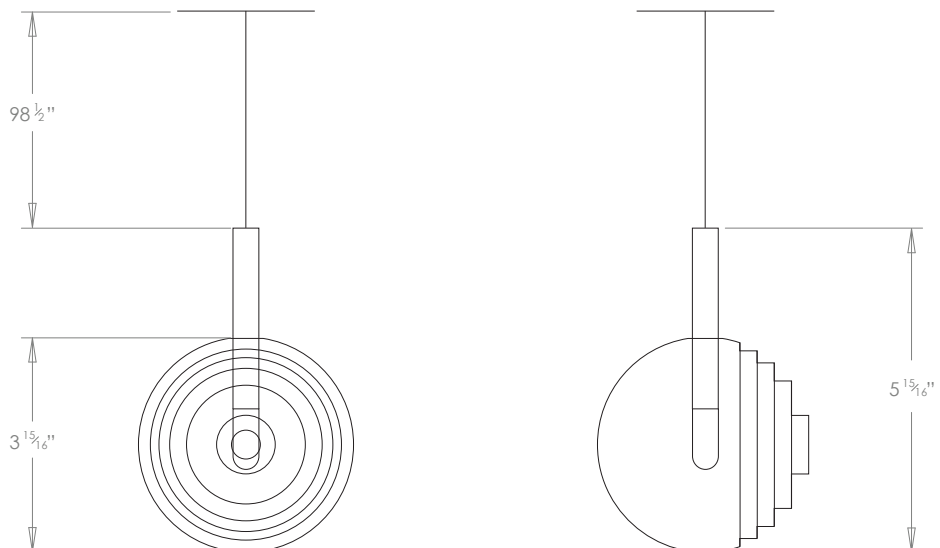

## BRIGHT STAR PENDANT GOLD SMALL

PRODUCT CODE PL417S

CATEGORY: CHANDELIERS & PENDANTS

### DIMENSIONS

PRODUCT CODE PL417S

CATEGORY: CHANDELIERS & PENDANTS

---