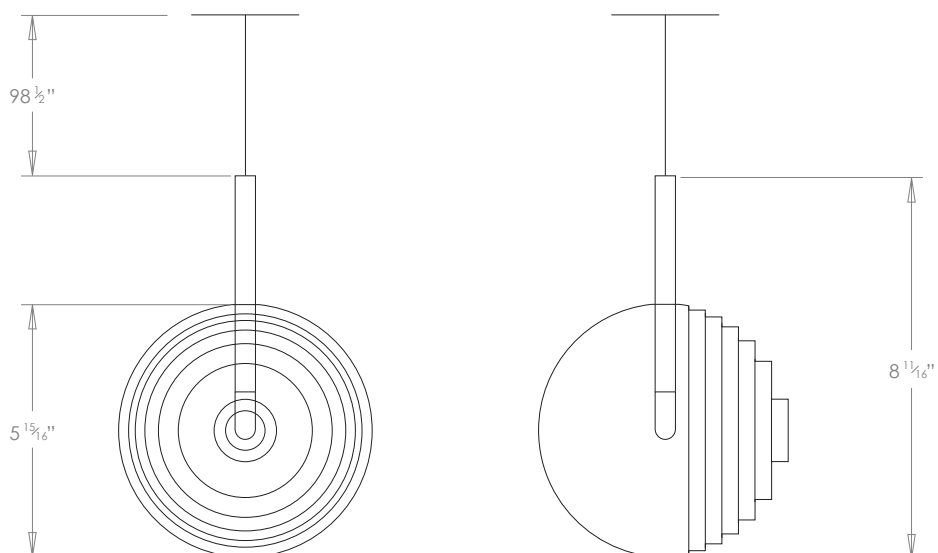

HECTOR FINCH

BRIGHT STAR PENDANT ANTHRACITE LARGE

PRODUCT CODE PL418L

CATEGORY: CHANDELIERS & PENDANTS

DIMENSIONS

PRODUCT CODE PL418L

CATEGORY: CHANDELIERS & PENDANTS

BRIGHT STAR PENDANT ANTHRACITE LARGE

LAMP TYPE

USA

1 x 40W (Max) E27 LED

SIZE & SIMILAR OPTIONS

Bright Star Pendant, Small, Gold (PL417S), Bright Star Pendant, Large, Gold (PL417L), Bright Star Pendant, Small, Anthracite (PL418S), Dark Star Pendant, Large, Gold (PL419L), Dark Star Pendant, Small, Gold (PL419S), Dark Star Pendant, Large, Anthracite (PL420L) and Dark Star Pendant, Small, Anthracite (PL420S).