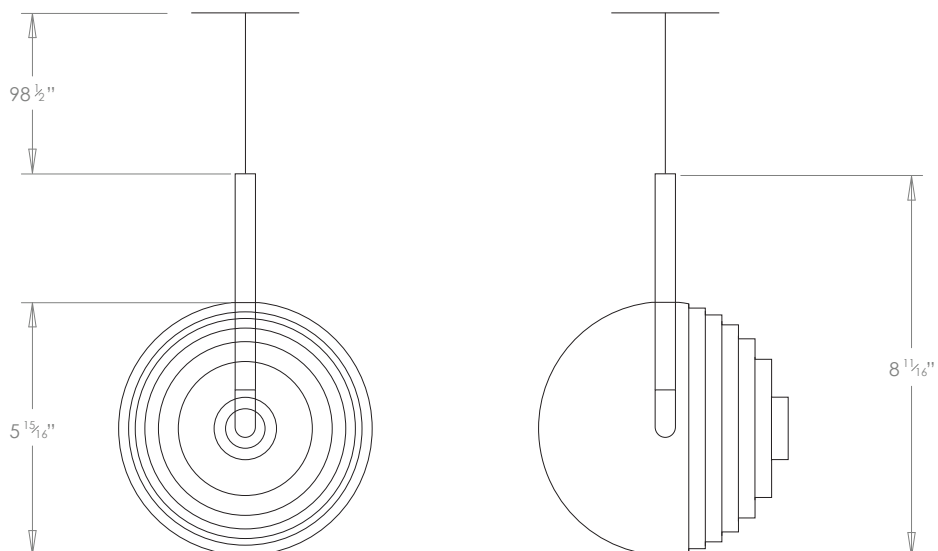

## DARK STAR PENDANT GOLD LARGE

PRODUCT CODE PL419L

CATEGORY: CHANDELIERS & PENDANTS

### DIMENSIONS

PRODUCT CODE PL419L

CATEGORY: CHANDELIERS & PENDANTS

---