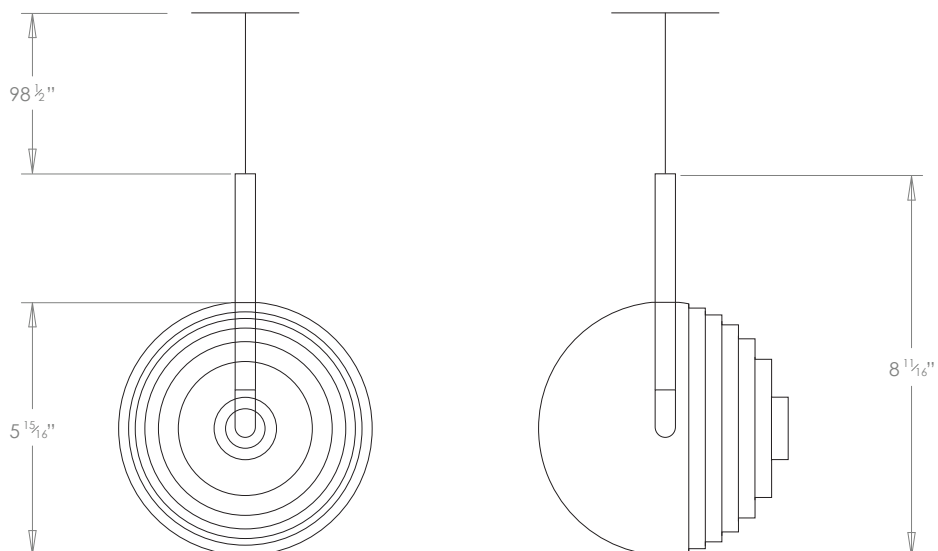

HECTOR FINCH

DARK STAR PENDANT ANTHRACITE LARGE

PRODUCT CODE PL420L

CATEGORY: CHANDELIERS & PENDANTS

DIMENSIONS

PRODUCT CODE PL420L

CATEGORY: CHANDELIERS & PENDANTS

DARK STAR PENDANT ANTHRACITE LARGE

LAMP TYPE

USA

1 x 40W (Max) E27 LED

SIZE & SIMILAR OPTIONS

Bright Star Pendant, Small, Gold (PL417S), Bright Star Pendant, Large, Gold (PL417L), Bright Star Pendant, Small, Anthracite (PL418S), Bright Star Pendant, Large, Anthracite (PL418L), Dark Star Pendant, Small, Gold (PL419S), Dark Star Pendant, Large, Gold (PL419L) and Dark Star Pendant, Small, Anthracite (PL420S).