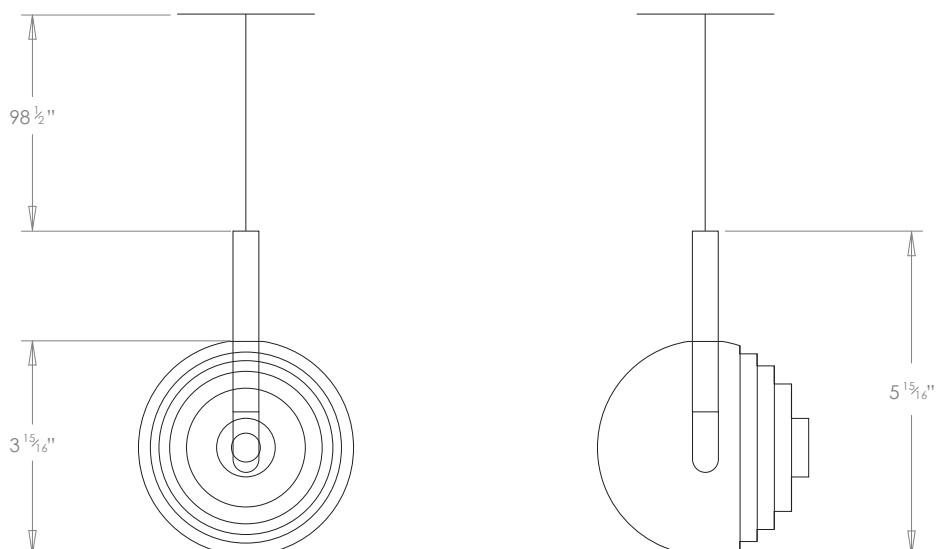

HECTOR FINCH

DARK STAR PENDANT ANTHRACITE SMALL

PRODUCT CODE PL420S

CATEGORY: CHANDELIERS & PENDANTS

DIMENSIONS

PRODUCT CODE PL420S

CATEGORY: CHANDELIERS & PENDANTS

DARK STAR PENDANT ANTHRACITE SMALL

LAMP TYPE

USA

1 x 40W (Max) E27 LED

SIZE & SIMILAR OPTIONS

Bright Star Pendant, Small, Gold (PL417S), Bright Star Pendant, Large, Gold (PL417L), Bright Star Pendant, Large, Anthracite (PL418L), Bright Star Pendant, Small, Anthracite (PL418S), Dark Star Pendant, Large, Gold (PL419L), Dark Star Pendant, Small, Gold (PL419S) and Dark Star Pendant, Large, Anthracite (PL420L).