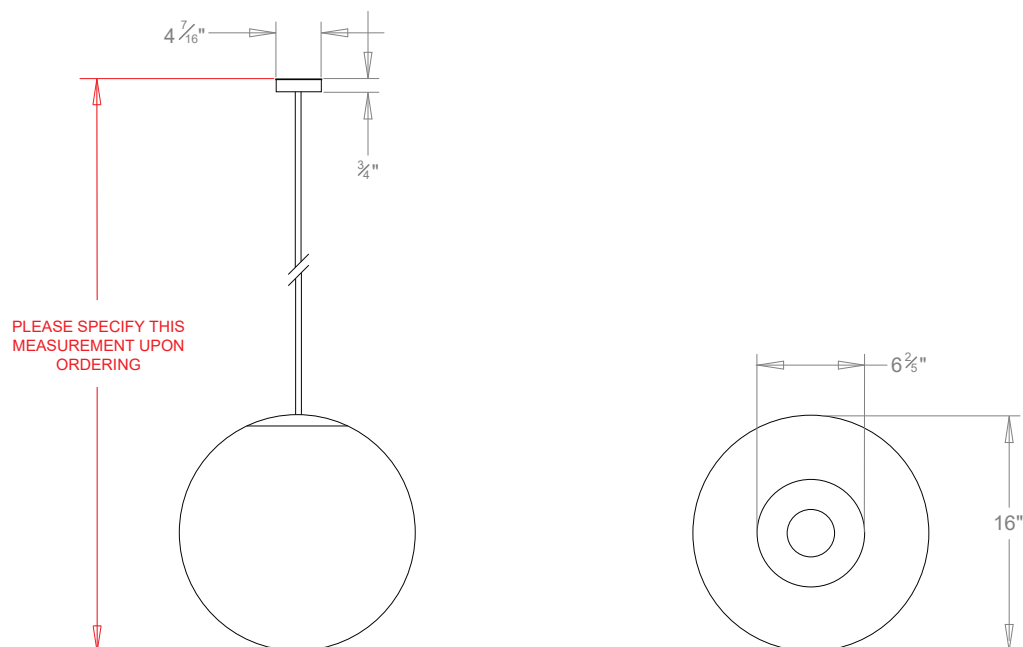

HECTOR FINCH

LOLLIPOP GLOBE LARGE

PRODUCT CODE PL424L

CATEGORY: CHANDELIERS & PENDANTS

DIMENSIONS

HECTOR FINCH

PRODUCT CODE PL424L

CATEGORY: CHANDELIERS & PENDANTS

LOLLIPOP GLOBE LARGE

LAMP TYPE	USA 1x 60W (Max) E26 General Service
FINISH OPTIONS	Chrome, Nickel Polished and White (shown).
SIZE & SIMILAR OPTIONS	Lollipop Globe Extra Large (PL424XL).
WEIGHT	17lb 10oz
ADDITIONAL INFORMATION	Please specify total drop from the ceiling to the bottom of the globe. Minimum overall drop from the ceiling to the bottom of the globe 18".
CLEANING AND MAINTENANCE INSTRUCTIONS	<p>Glass: Remove the glass where it is safe to do so. The glass then can be cleaned with a glass cleaner and a lint free cloth. Do not spray glass cleaner directly on the glass or fixture as it could affect the metal finish. Ensure the light is switched off and take care not to pull the flex or allow water to come into contact with the electrical components. Regular dusting with a feather duster will also help keep the glass clean.</p> <p>Metalwork: We recommend a light polish with a non-abrasive lint free cloth. Do not use any metal cleaning products on the fixture as it can remove the finish entirely. Unlacquered brass finish will patinate slowly over time and can be brightened to brass by the use of a brass cleaning agent.</p>