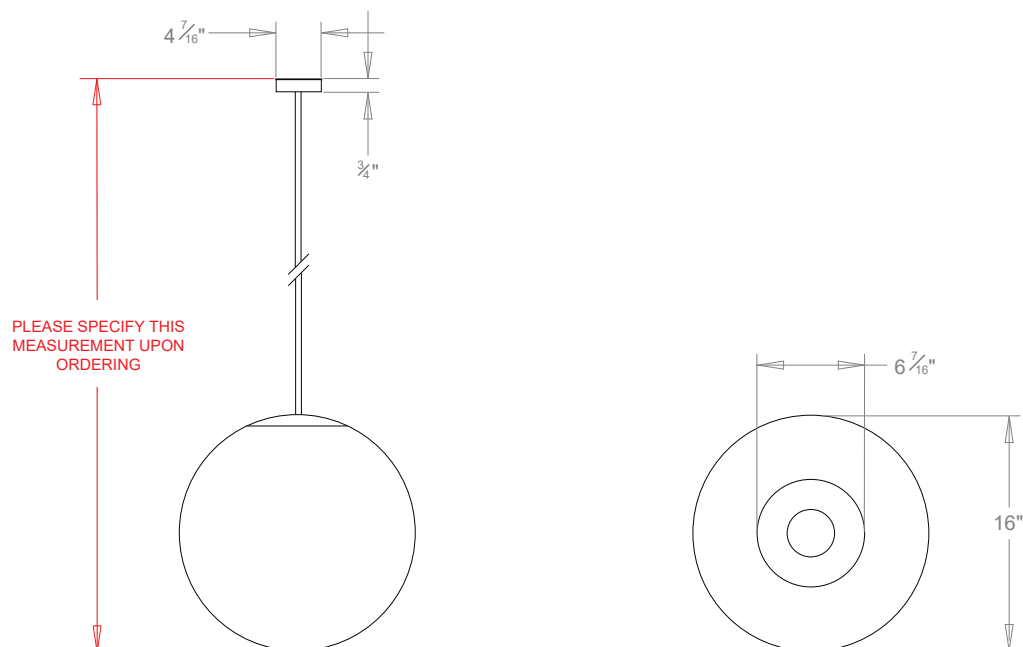

HECTOR FINCH

LOLLIPOP GLOBE LARGE

PRODUCT CODE PL424L

CATEGORY: CHANDELIERS & PENDANTS

DIMENSIONS

PRODUCT CODE PL424L

CATEGORY: CHANDELIERS & PENDANTS

LOLLIPOP GLOBE LARGE

LAMP TYPE	USA 1x 60W (Max) E26 General Service
FINISH OPTIONS	Chrome, Nickel Polished and White (shown).
SIZE & SIMILAR OPTIONS	Lollipop Globe Extra Large (PL424XL).
WEIGHT	17lb 10oz
ADDITIONAL INFORMATION	Please specify total drop from the ceiling to the bottom of the globe. Minimum overall drop from the ceiling to the bottom of the globe 18".
CLEANING AND MAINTENANCE INSTRUCTIONS	<p>Glass: Remove the glass where it is safe to do so. The glass then can be cleaned with a glass cleaner and a lint free cloth. Do not spray glass cleaner directly on the glass or fixture as it could affect the metal finish. Ensure the light is switched off and take care not to pull the flex or allow water to come into contact with the electrical components. Regular dusting with a feather duster will also help keep the glass clean.</p> <p>Metalwork: We recommend a light polish with a non-abrasive lint free cloth. Do not use any metal cleaning products on the fixture as it can remove the finish entirely. Unlacquered brass finish will patinate slowly over time and can be brightened to brass by the use of a brass cleaning agent.</p>