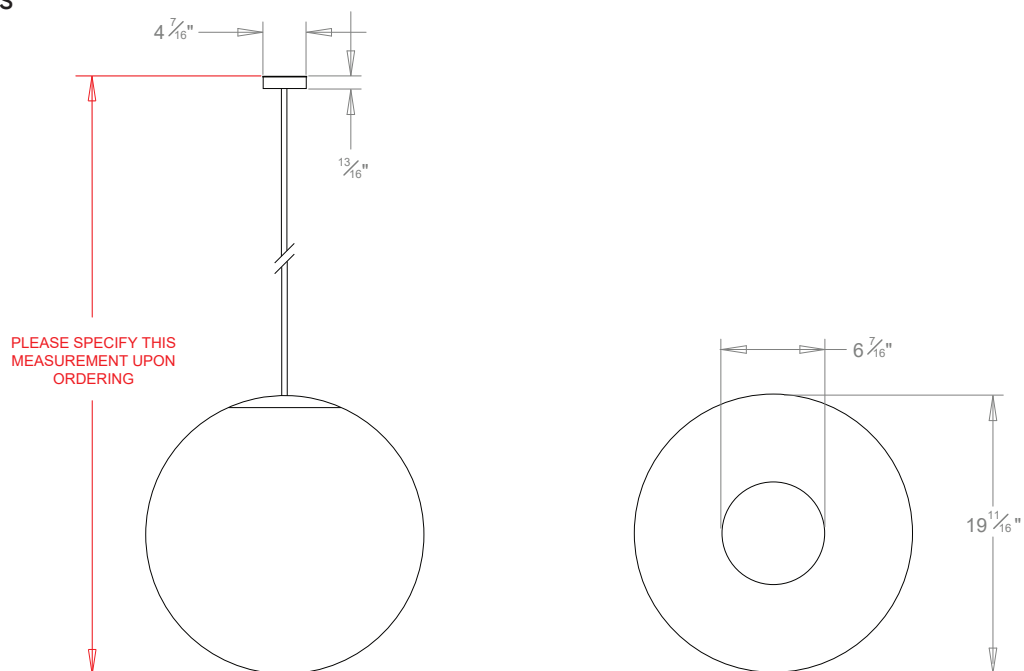

HECTOR FINCH

LOLLIPOP GLOBE EXTRA LARGE

PRODUCT CODE PL424XL

CATEGORY: CHANDELIERS & PENDANTS

DIMENSIONS

PRODUCT CODE PL424XL

CATEGORY: CHANDELIERS & PENDANTS

LOLLIPOP GLOBE EXTRA LARGE

LAMP TYPE	USA 1x 60W (Max) E26 General Service
FINISH OPTIONS	Chrome, Nickel Polished and White (shown).
SIZE & SIMILAR OPTIONS	Lollipop Globe Large (PL424L).
WEIGHT	22lb
ACCREDITATION	This product is UL certificated. 
ADDITIONAL INFORMATION	Please specify total drop from ceiling to the bottom of the globe. Minimum overall drop from the ceiling to the bottom of the globe 26".
CLEANING AND MAINTENANCE INSTRUCTIONS	<p>Glass: Remove the glass where it is safe to do so. The glass then can be cleaned with a glass cleaner and a lint free cloth. Do not spray glass cleaner directly on the glass or fixture as it could affect the metal finish. Ensure the light is switched off and take care not to pull the flex or allow water to come into contact with the electrical components. Regular dusting with a feather duster will also help keep the glass clean.</p> <p>Metalwork: We recommend a light polish with a non-abrasive lint free cloth. Do not use any metal cleaning products on the fixture as it can remove the finish entirely. Unlacquered brass finish will patinate slowly over time and can be brightened to brass by the use of a brass cleaning agent.</p>