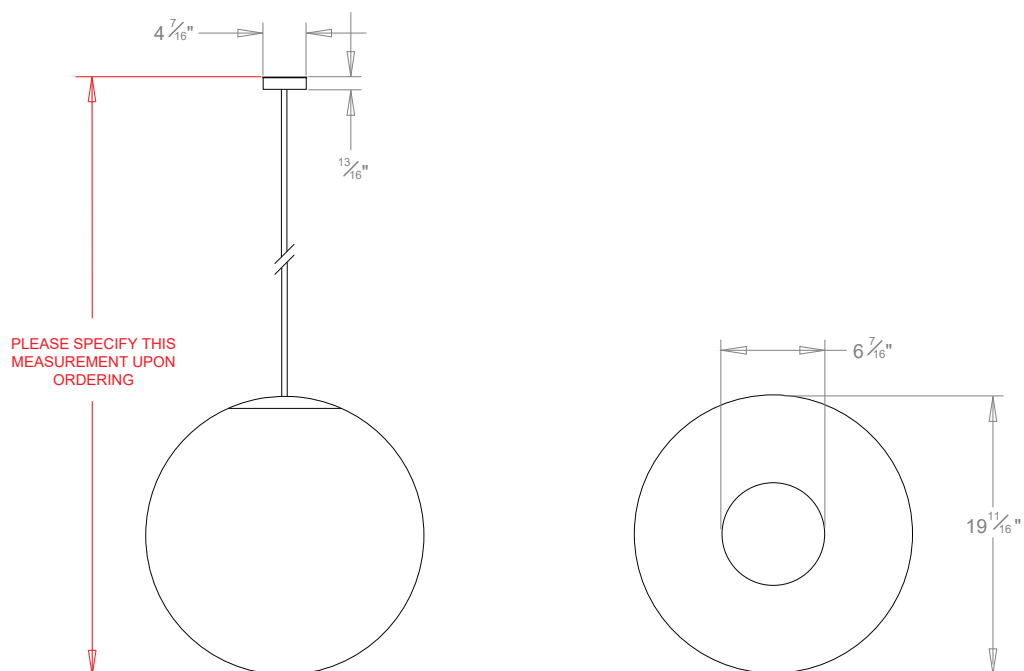

HECTOR FINCH

LOLLIPOP GLOBE EXTRA LARGE

PRODUCT CODE PL424XL

CATEGORY: CHANDELIERS & PENDANTS

DIMENSIONS

PRODUCT CODE PL424XL

CATEGORY: CHANDELIERS & PENDANTS

LOLLIPOP GLOBE EXTRA LARGE

LAMP TYPE	USA 1x 60W (Max) E26 General Service
FINISH OPTIONS	Chrome, Nickel Polished and White (shown).
SIZE & SIMILAR OPTIONS	Lollipop Globe Large (PL424L).
WEIGHT	22lb
ADDITIONAL INFORMATION	Please specify total drop from ceiling to the bottom of the globe. Minimum overall drop from the ceiling to the bottom of the globe 26".
CLEANING AND MAINTENANCE INSTRUCTIONS	<p>Glass: Remove the glass where it is safe to do so. The glass then can be cleaned with a glass cleaner and a lint free cloth. Do not spray glass cleaner directly on the glass or fixture as it could affect the metal finish. Ensure the light is switched off and take care not to pull the flex or allow water to come into contact with the electrical components. Regular dusting with a feather duster will also help keep the glass clean.</p> <p>Metalwork: We recommend a light polish with a non-abrasive lint free cloth. Do not use any metal cleaning products on the fixture as it can remove the finish entirely. Unlacquered brass finish will patinate slowly over time and can be brightened to brass by the use of a brass cleaning agent.</p>