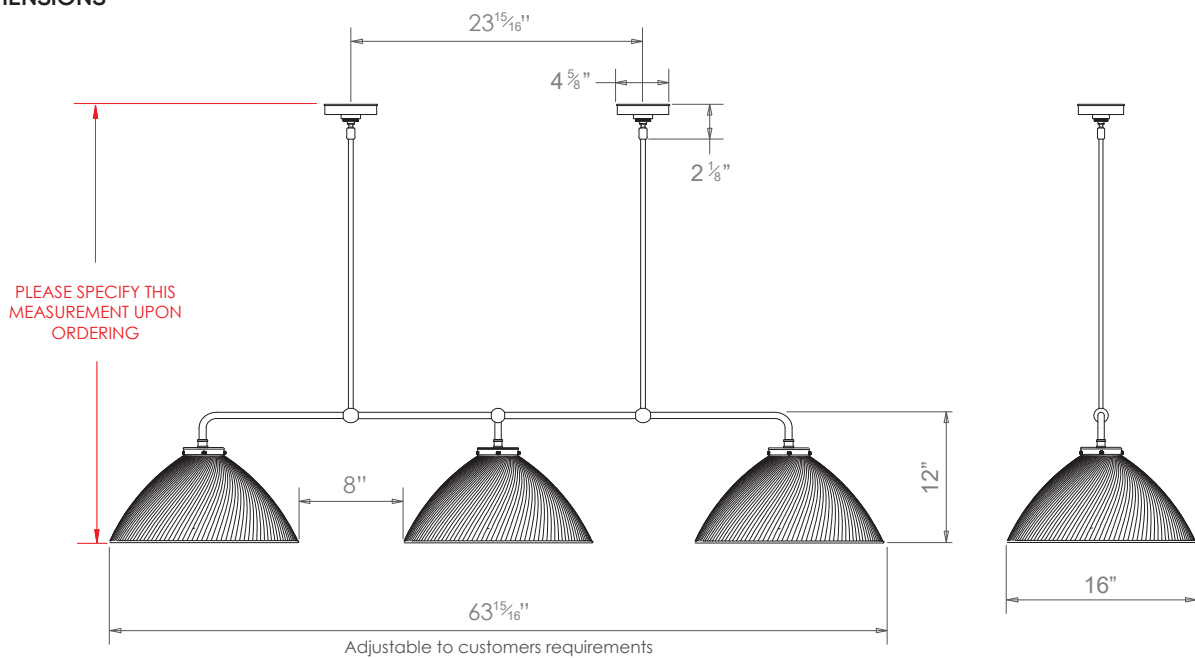

HECTOR FINCH

TIBER TRIPLE PENDANT ON ROD LARGE

PRODUCT CODE PL428L

CATEGORY: CHANDELIERS & PENDANTS

DIMENSIONS

*The electrical cable will exit from one side of the fixture.

PRODUCT CODE PL428L

CATEGORY: CHANDELIERS & PENDANTS

TIBER TRIPLE PENDANT ON ROD LARGE

LAMP TYPE	USA 3 x 60W (Max) E26 Golfball
FINISH OPTIONS	Brass Polished Lacquered, Brass Polished Unlacquered, Antique Brass (shown), Bronze, Chrome, Nickel Polished and Nickel Matte.
COLOUR OPTIONS	 <p>Grey Green</p> <p>* Shades can be custom painted with colours from the RAL chart available on request.</p>
SIZE & SIMILAR OPTIONS	Tiber Pendant (PL134), Tiber Pendant With Gold Interior (PL135S), Tiber Wall Light (WL72), Tiber Wall Light Double (WL14), Tiber Flush Wall Mounted (WL423), Tiber Flush Ceiling Mounted (CL25), Mini Tiber Flush Mount (CL30), Mini Tiber Wall Light (WL17) and Double Tiber Pendant on a Rod (PL405).
ADDITIONAL INFORMATION	Please specify total drop from the ceiling to the bottom of the globe. Minimum overall drop from the ceiling to the bottom of the globe 16".
CLEANING AND MAINTENANCE INSTRUCTIONS	Metalwork: We recommend a light polish with a non-abrasive lint free cloth. Do not use any metal cleaning products on the fixture as it can remove the finish entirely. Unlacquered brass finish will patinate slowly over time and can be brightened to brass by the use of a brass cleaning agent.