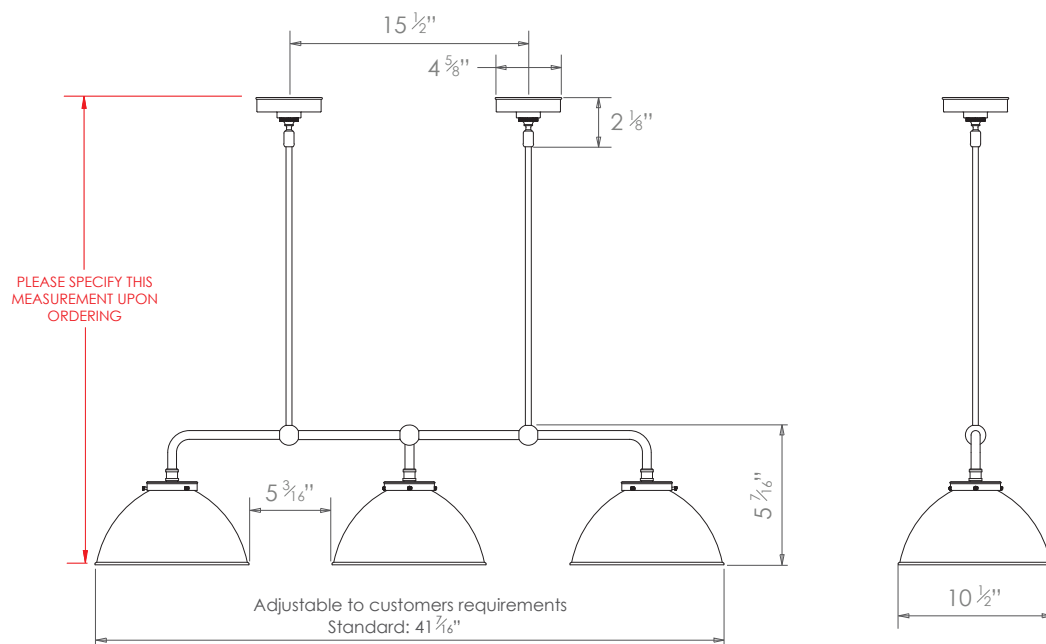

HECTOR FINCH

TIBER TRIPLE PENDANT ON ROD SMALL

PRODUCT CODE PL428S

CATEGORY: CHANDELIERS & PENDANTS

DIMENSIONS

*The electrical cable will exit from one side of the fixture.

PRODUCT CODE PL428S

CATEGORY: CHANDELIERS & PENDANTS

TIBER TRIPLE PENDANT ON ROD SMALL

LAMP TYPE	USA 3 x 60W (Max) E26 General Service
FINISH OPTIONS	Brass Polished Lacquered, Brass Polished Unlacquered, Antique Brass (shown), Bronze, Chrome, Nickel Polished and Nickel Matte.
COLOUR OPTIONS	 <p>Grey Green</p> <p>* Shades can be custom painted with colours from the RAL chart available on request.</p>
SIZE & SIMILAR OPTIONS	Tiber Pendant (PL134), Tiber Pendant With Gold Interior (PL135S), Tiber Wall Light (WL72), Tiber Wall Light Double (WL14), Tiber Flush Wall Mounted (WL423), Tiber Flush Ceiling Mounted (CL25), Mini Tiber Flush Mount (CL30), Mini Tiber Wall Light (WL17) and Double Tiber Pendant on a Rod (PL405).
WEIGHT	22lb 1oz
ADDITIONAL INFORMATION	Please specify total drop from the ceiling to the bottom of the globe. Minimum overall drop from the ceiling to the bottom of the globe 16".
CLEANING AND MAINTENANCE INSTRUCTIONS	Metalwork: We recommend a light polish with a non-abrasive lint free cloth. Do not use any metal cleaning products on the fixture as it can remove the finish entirely. Unlacquered brass finish will patinate slowly over time and can be brightened to brass by the use of a brass cleaning agent.