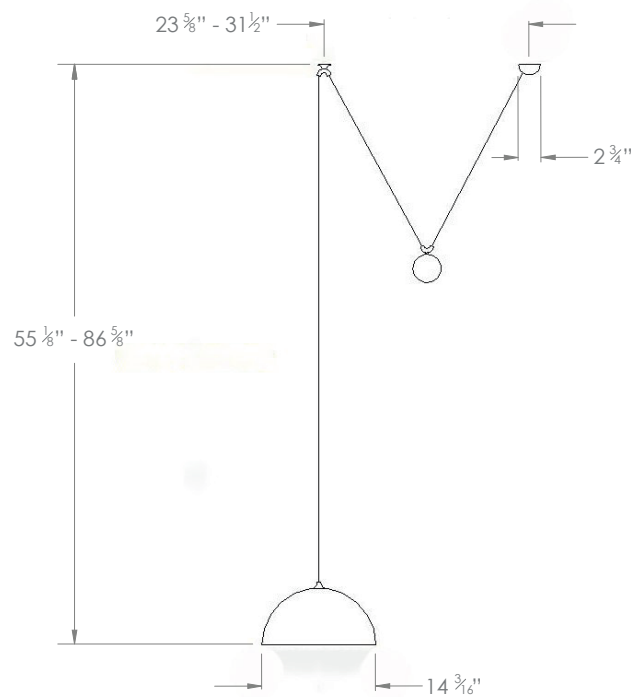

HECTOR FINCH

DUOS ADJUSTABLE PENDANT SIDE PULL

PRODUCT CODE PL430

CATEGORY: CHANDELIERS & PENDANTS

DIMENSIONS

HECTOR FINCH

PRODUCT CODE PL430

CATEGORY: CHANDELIERS & PENDANTS

DUOS ADJUSTABLE PENDANT SIDE PULL

LAMP TYPE	USA 1 x 60W (Max) E26 General Service
FINISH OPTIONS	Brass Polished Lacquered (shown), Brass Brushed Lacquered, Chrome, Nickel Polished and Nickel Matte.
SIZE & SIMILAR OPTIONS	Duos 36M Adjustable Pendant Centre Pull (PL431), Posa 36 Centre Pull Pendant Lamp (PL154) and Posa 36 Pendant Lamp (PL422).
WEIGHT	9lb
ADDITIONAL INFORMATION	120 V bulbs not included. Supplied with 118" textile cable as standard.
CLEANING AND MAINTENANCE INSTRUCTIONS	Metalwork: We recommend a light polish with a non-abrasive lint free cloth. Do not use any metal cleaning products on the fixture as it can remove the finish entirely. Unlacquered brass finish will patinate slowly over time and can be brightened to brass by the use of a brass cleaning agent.