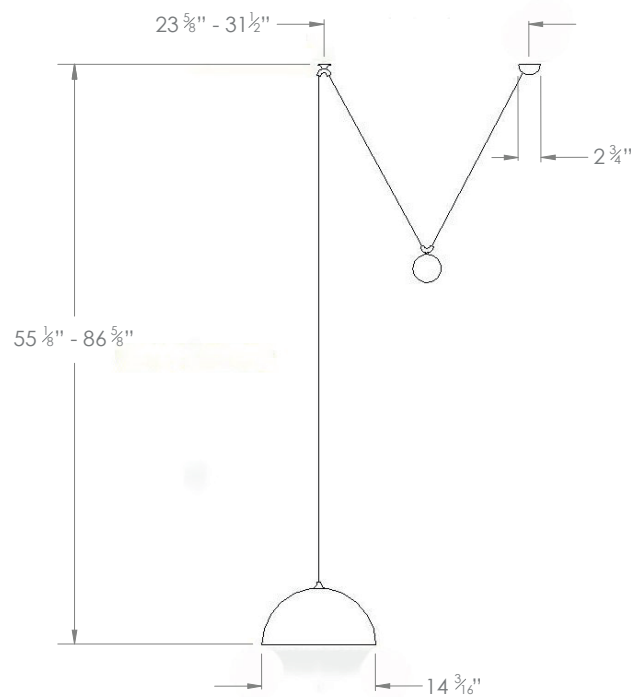

## DUOS ADJUSTABLE PENDANT SIDE PULL

PRODUCT CODE PL430

CATEGORY: CHANDELIERS & PENDANTS

### DIMENSIONS

PRODUCT CODE PL430

CATEGORY: CHANDELIERS & PENDANTS

---