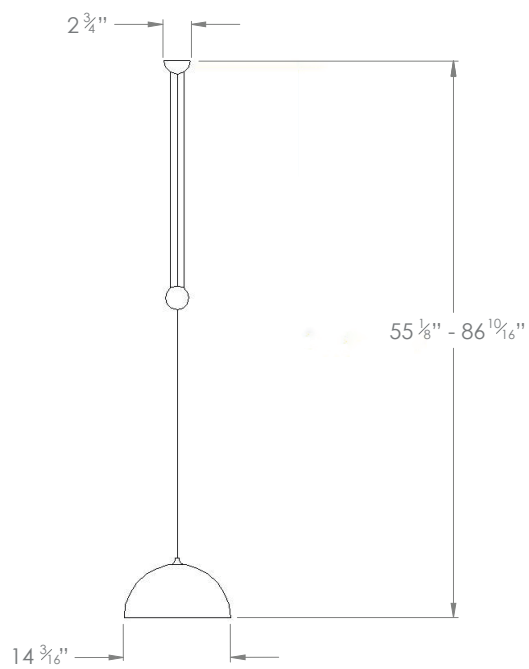

HECTOR FINCH

DUOS 36M ADJUSTABLE PENDANT CENTRE PULL

PRODUCT CODE PL431

CATEGORY: CHANDELIERS & PENDANTS

DIMENSIONS

HECTOR FINCH

PRODUCT CODE PL431

CATEGORY: CHANDELIERS & PENDANTS

DUOS 36M ADJUSTABLE PENDANT CENTRE PULL

LAMP TYPE	USA 1 x 60W (Max) E26 General Service
FINISH OPTIONS	Brass Polished Lacquered (shown), Brass Brushed Lacquered, Chrome, Nickel Polished and Nickel Matte.
SIZE & SIMILAR OPTIONS	Duos Adjustable Pendant Side Pull (PL430), Posa 36 Centre Pull Pendant Lamp (PL154) and Posa 36 Pendant Lamp (PL422).
WEIGHT	15lb 7oz
ADDITIONAL INFORMATION	120 V bulbs not included. Supplied with 118" textile cable as standard.
CLEANING AND MAINTENANCE INSTRUCTIONS	Metalwork: We recommend a light polish with a non-abrasive lint free cloth. Do not use any metal cleaning products on the fixture as it can remove the finish entirely. Unlacquered brass finish will patinate slowly over time and can be brightened to brass by the use of a brass cleaning agent.