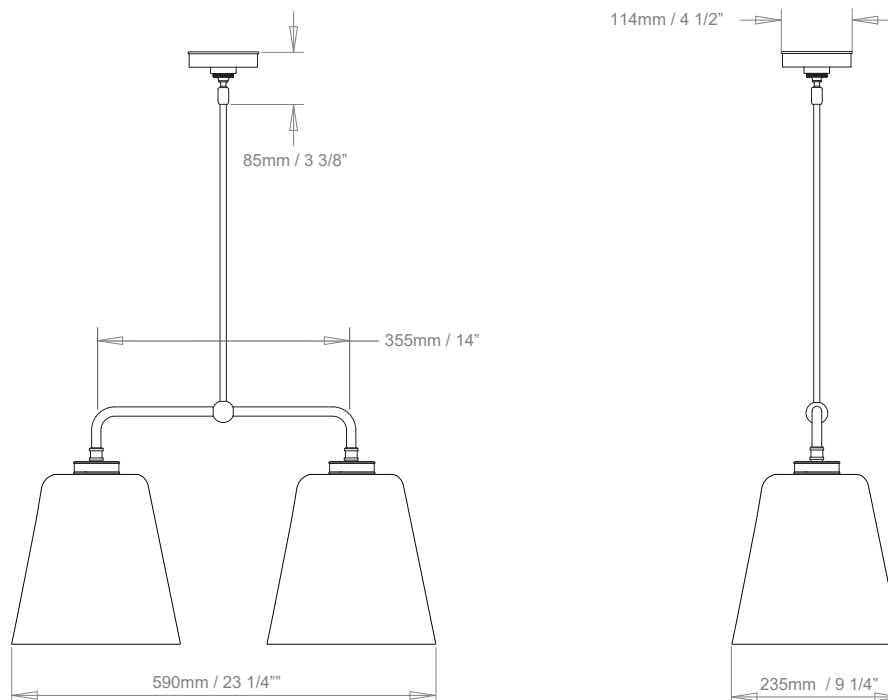

DOUBLE BELL SHADE PENDANT, LARGE

PRODUCT CODE PL432L

CATEGORY: CHANDELIERS & PENDANTS

DIMENSIONS

DOUBLE BELL SHADE PENDANT, LARGE

LAMP TYPE INCANDESCENT	UK 2 x 60w (Max) E27 Candle	EU 2 x 60w (Max) E27. Candle	USA 2 x 60w (Max) E26 General Service
FINISH OPTIONS	Antique Brass, Brass Polished Unlacquered (shown), Brass Polished Lacquered, Bronze, Chrome and Nickel Polished.		
SIZE & SIMILAR OPTIONS	Also available Glass Bell Shade, Small (PL144S) and Glass Bell Shade, Large (PL144L).		