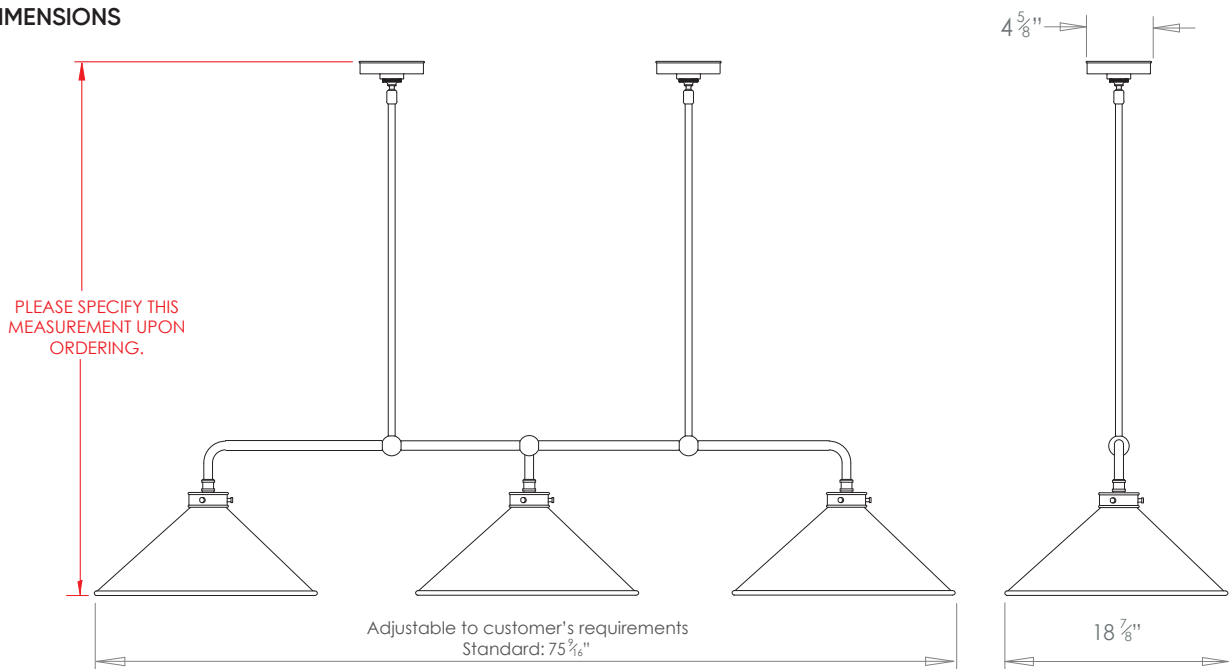

HECTOR FINCH

LEILA BRASS TRIPLE PENDANT ON ROD LARGE

PRODUCT CODE PL446L

CATEGORY: CHANDELIERS & PENDANTS

DIMENSIONS

HECTOR FINCH

PRODUCT CODE PL446M

CATEGORY: CHANDELIERS & PENDANTS

LEILA BRASS TRIPLE PENDANT ON ROD MEDIUM

LAMP TYPE	USA 3 x 60W (Max) E26 General Service
FINISH OPTIONS	Brass Polished Unlacquered, Antique Brass (shown), Bronze, Chrome, Nickel Polished and Nickel Matte.
SIZE & SIMILAR OPTIONS	Leila Brass Wall Light (WL430), Leila Brass Pendant, Small (PL340S), Leila Brass Pendant Medium (PL340M) and Leila Brass Pendant, Large (PL340L).
WEIGHT	28lb 11oz
ADDITIONAL INFORMATION	Please specify total drop from the ceiling to the bottom of the light.
CLEANING AND MAINTENANCE INSTRUCTIONS	Metalwork: We recommend a light polish with a non-abrasive lint free cloth. Do not use any metal cleaning products on the fixture as it can remove the finish entirely. Unlacquered brass finish will patinate slowly over time and can be brightened to brass by the use of a brass cleaning agent.