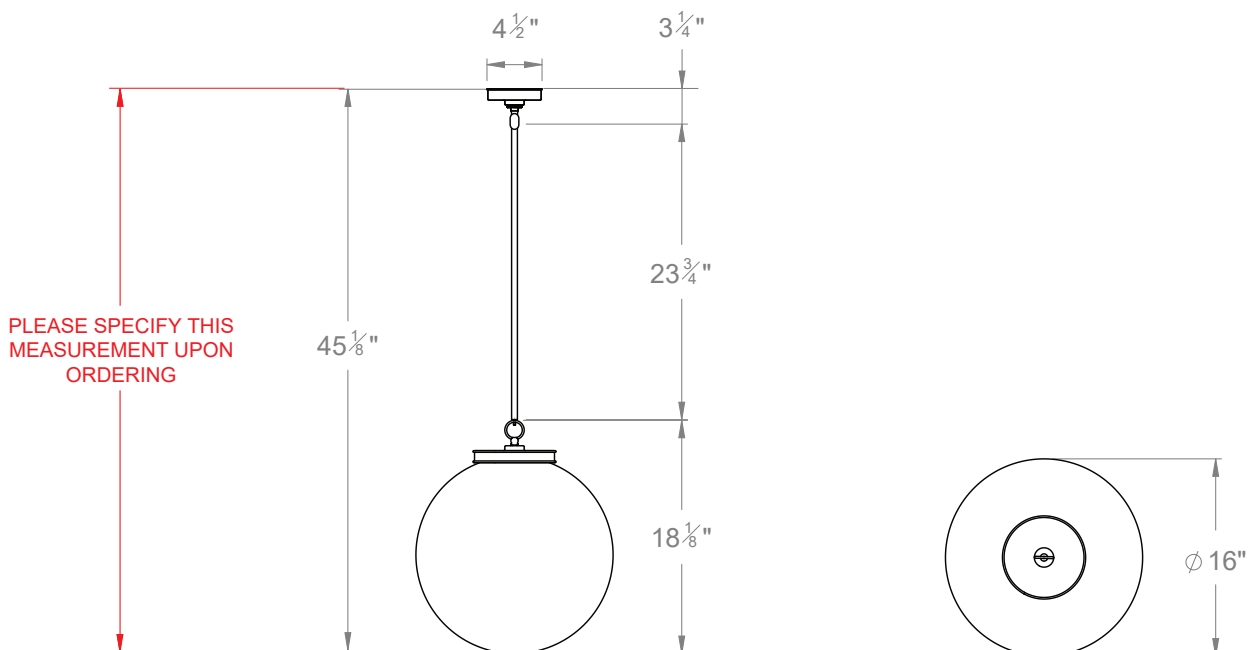

DIMENSIONS