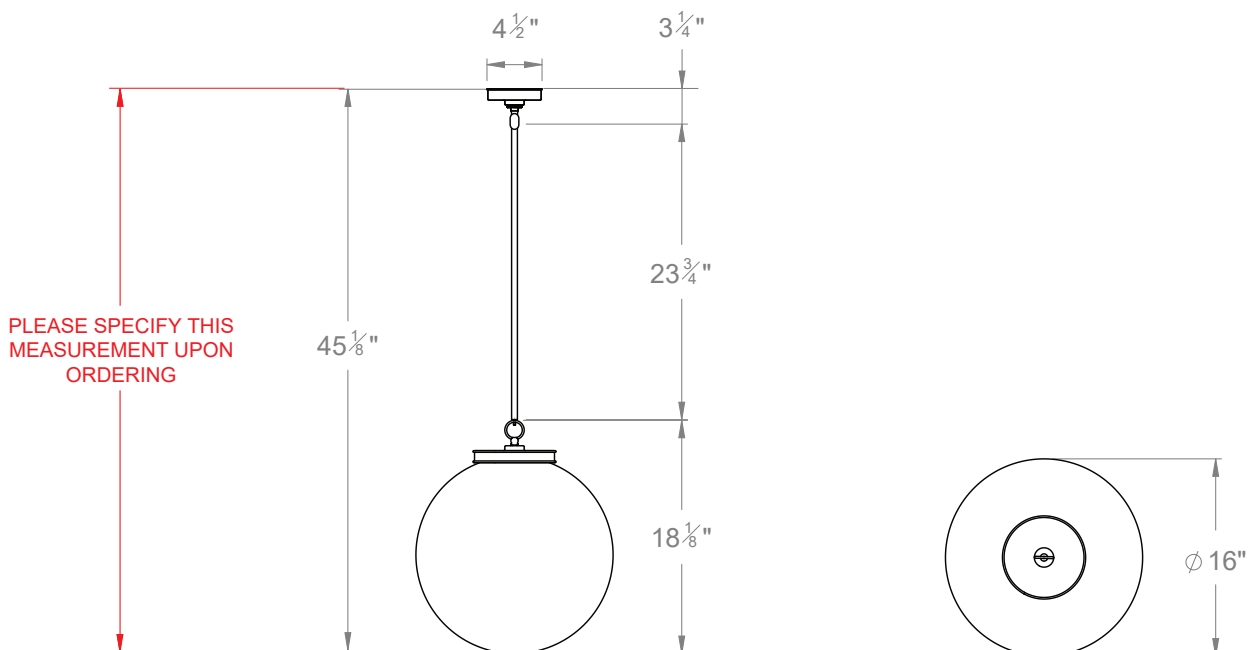

HECTOR FINCH

ELECTRA GLOBE LARGE

PRODUCT CODE PL447L

CATEGORY: CHANDELIERS & PENDANTS

DIMENSIONS

PRODUCT CODE PL447L

CATEGORY: CHANDELIERS & PENDANTS

ELECTRA GLOBE LARGE

LAMP TYPE	USA 3 x 40W (Max) E12 Candelabra
FINISH OPTIONS	Brass Polished Lacquered, Brass Polished Unlacquered, Antique Brass, Bronze, Chrome, Nickel Polished and Nickel Matte.
WEIGHT	14lb 5oz
ACCREDITATION	This product is UL certificated. 
ADDITIONAL INFORMATION	Please specify total drop from the ceiling to the bottom of the globe. Minimum overall drop from the ceiling to the bottom of the globe 21".
CLEANING AND MAINTENANCE INSTRUCTIONS	<p>Glass: Remove the glass where it is safe to do so. The glass then can be cleaned with a glass cleaner and a lint free cloth. Do not spray glass cleaner directly on the glass or fixture as it could affect the metal finish. Ensure the light is switched off and take care not to pull the flex or allow water to come into contact with the electrical components. Regular dusting with a feather duster will also help keep the glass clean.</p> <p>Metalwork: We recommend a light polish with a non-abrasive lint free cloth. Do not use any metal cleaning products on the fixture as it can remove the finish entirely. Unlacquered brass finish will patinate slowly over time and can be brightened to brass by the use of a brass cleaning agent.</p>