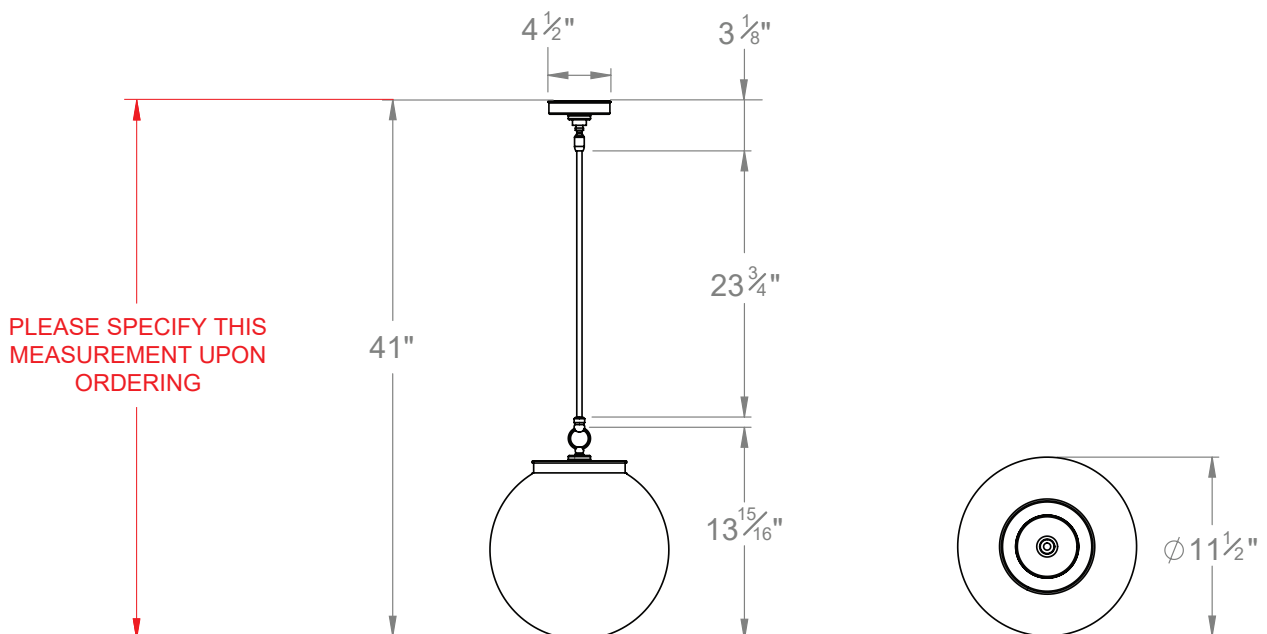

## ELECTRA GLOBE MEDIUM

PRODUCT CODE PL447M

CATEGORY: CHANDELIERS & PENDANTS

### DIMENSIONS

PRODUCT CODE PL447M

CATEGORY: CHANDELIERS & PENDANTS