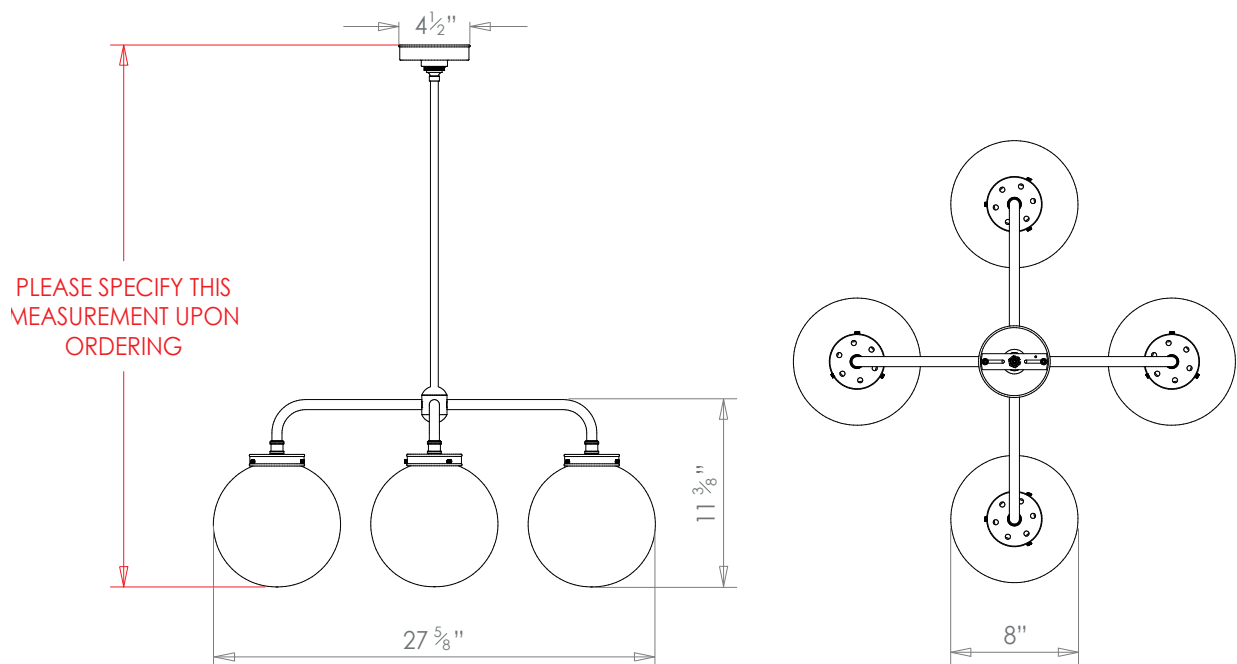

## QUADRUPLE OPAL GLOBE PENDANT

PRODUCT CODE PL456

CATEGORY: CHANDELIERS & PENDANTS

### DIMENSIONS

PRODUCT CODE PL456

CATEGORY: CHANDELIERS & PENDANTS

---

## QUADRUPLE OPAL GLOBE PENDANT

---

**LAMP TYPE**

**USA**

4 x 60W (Max) E26 General Service

---

**FINISH OPTIONS**

Brass Polished Lacquered, Brass Polished Unlacquered, Antique Brass (shown), Bronze, Chrome, Nickel Polished and Nickel Matt.

---

**ADDITIONAL INFORMATION**

This fixture is supplied on a rod. Please specify total drop from the ceiling to the bottom. Minimum overall drop from the ceiling to the bottom of the fixture is 14.75"

---