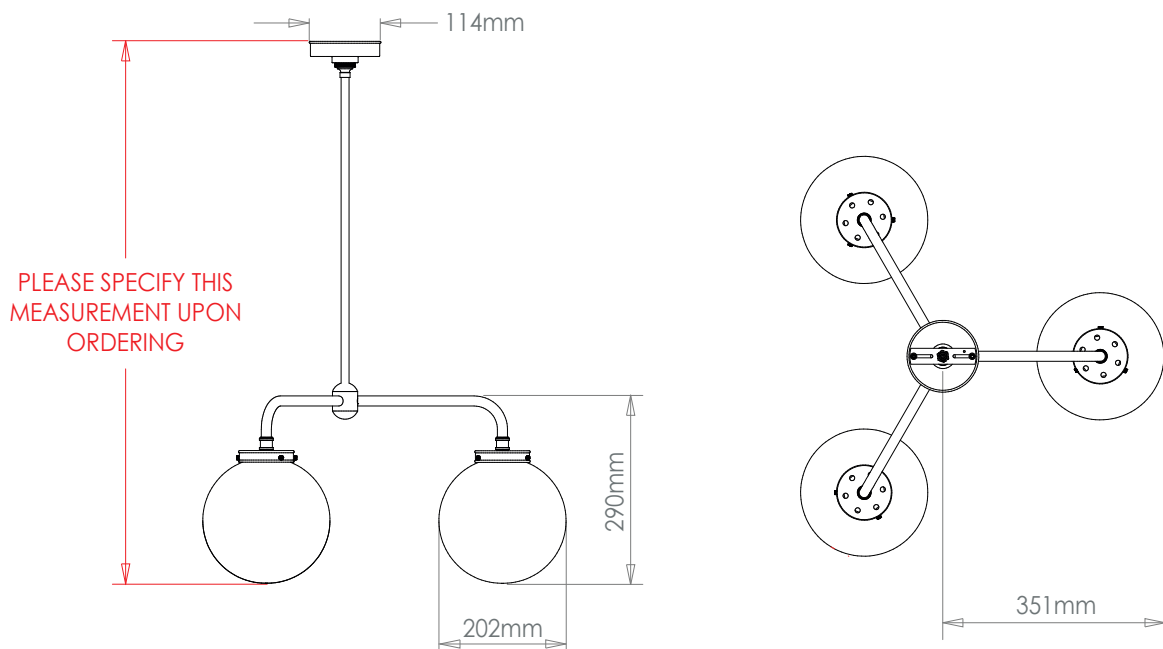

## TRIPLE OPAL GLOBE PENDANT

PRODUCT CODE PL457

CATEGORY: CHANDELIERS & PENDANTS

### DIMENSIONS

PRODUCT CODE PL457

CATEGORY: CHANDELIERS & PENDANTS

---

## TRIPLE OPAL GLOBE PENDANT

<b>LAMP TYPE</b>	<b>UK / EU</b> 3 x 60W (Max) E26 General Service
<b>FINISH OPTIONS</b>	Brass Polished Lacquered, Brass Polished Unlacquered, Antique Brass (shown), Bronze, Chrome, Nickel Polished and Nickel Matt.
<b>ADDITIONAL INFORMATION</b>	This fixture is supplied on a rod. Please specify total drop from the ceiling to the bottom. Minimum overall drop from the ceiling to the bottom of the fixture is 14.75"
<b>CLEANING AND MAINTENANCE INSTRUCTIONS</b>	<p>Glass: Remove the glass where it is safe to do so. The glass then can be cleaned with a glass cleaner and a lint free cloth. Do not spray glass cleaner directly on the glass or fixture as it could affect the metal finish. Ensure the light is switched off and take care not to pull the flex or allow water to come into contact with the electrical components. Regular dusting with a feather duster will also help keep the glass clean.</p> <p>Metalwork: We recommend a light polish with a non-abrasive lint free cloth. Do not use any metal cleaning products on the fixture as it can remove the finish entirely. Unlacquered brass finish will patinate slowly over time and can be brightened to brass by the use of a brass cleaning agent.</p>