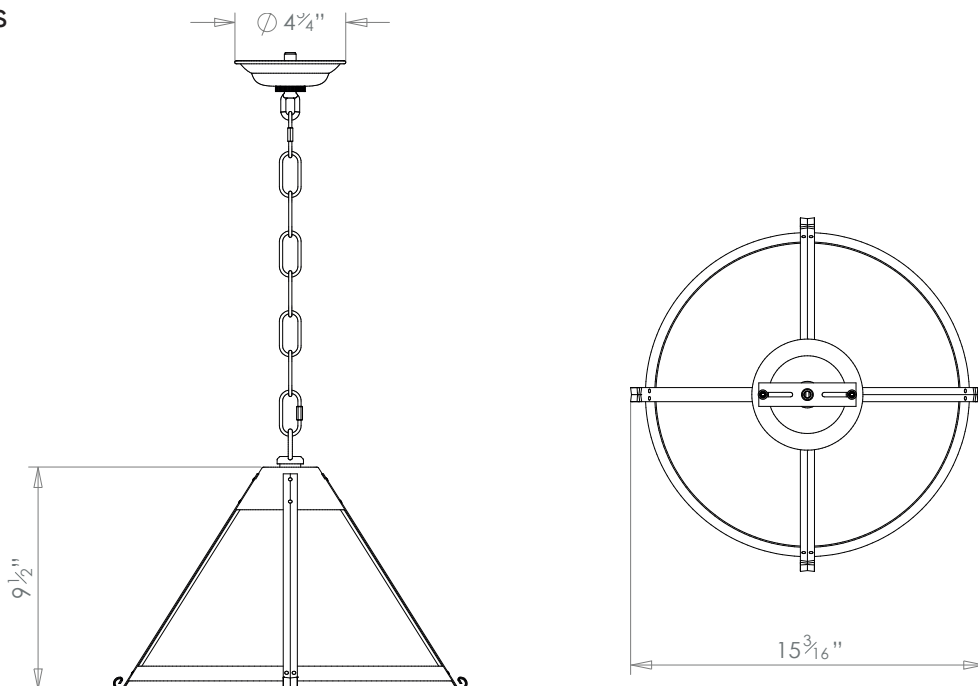

HECTOR FINCH

CARD TABLE LIGHT

PRODUCT CODE PL71

CATEGORY: CHANDELIERS & PENDANTS

DIMENSIONS

PRODUCT CODE PL71

CATEGORY: CHANDELIERS & PENDANTS

CARD TABLE LIGHT