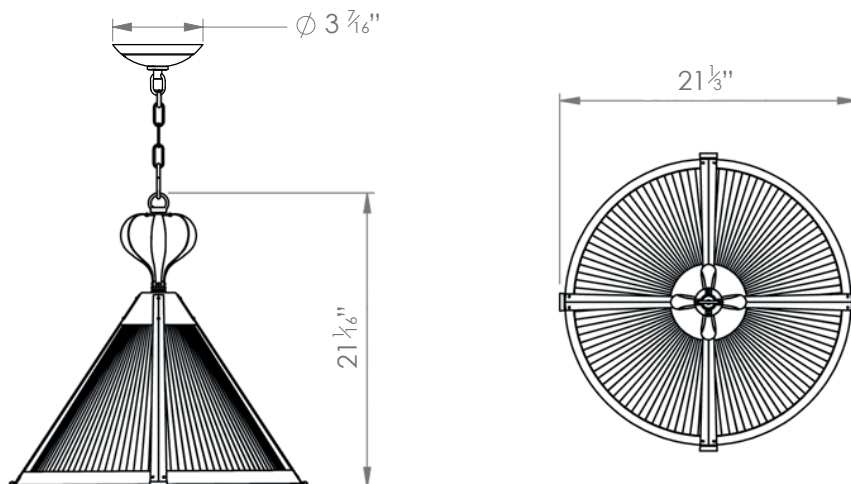

### DIMENSIONS

PRODUCT CODE PL72

CATEGORY: CHANDELIERS & PENDANTS

---