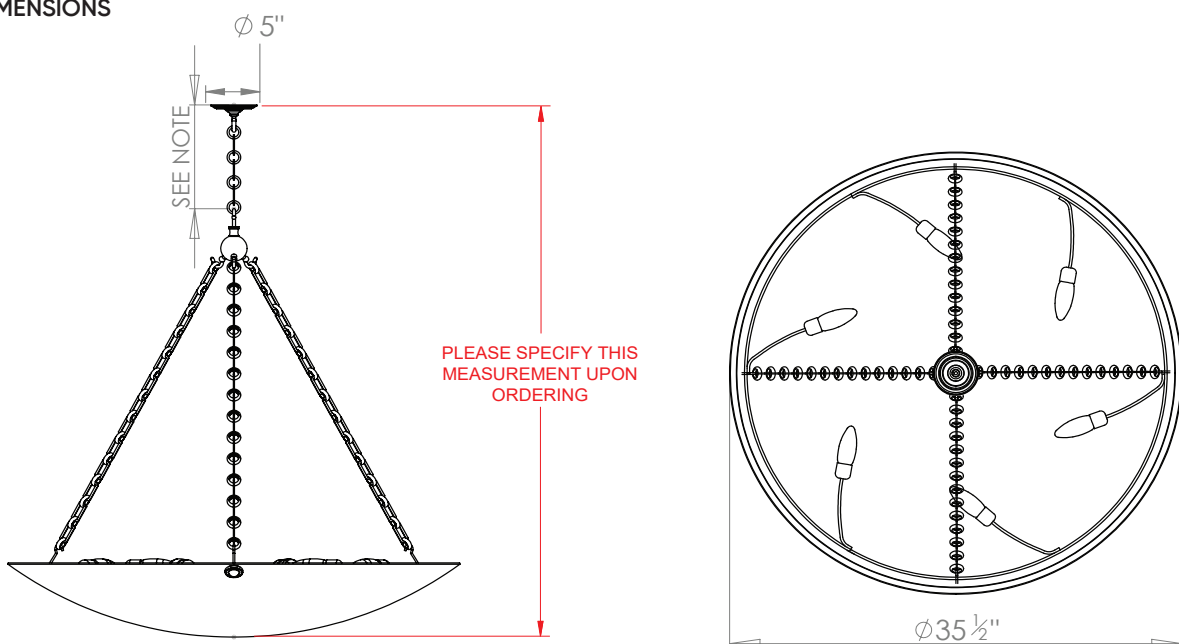

HECTOR FINCH

ALABASTER BOWL LARGE

PRODUCT CODE PL74L

CATEGORY: CHANDELIERS & PENDANTS

DIMENSIONS

Note: Single chain above ball hook is optional. Ball hook can attach directly to ceiling hook.

PRODUCT CODE PL74L

CATEGORY: CHANDELIERS & PENDANTS

ALABASTER BOWL LARGE

LAMP TYPE	USA 6 x E12 LED Candelabra Bulbs 4-5W Max.
FINISH OPTIONS	Brass Polished Lacquered, Brass Polished Unlacquered, Antique Brass (shown), Bronze, Chrome, Nickel Polished and Nickel Matte.
SIZE & SIMILAR OPTIONS	Alabaster Bowl Small (PL74S) and Alabaster Bowl Medium (PL74M).
WEIGHT	59lb 8oz
ADDITIONAL INFORMATION	Please specify total drop from the ceiling to the bottom. Minimum overall drop from the ceiling to the bottom 31". Alabaster is a natural material so each piece is unique and has small variations.
CLEANING AND MAINTENANCE INSTRUCTIONS	<p>Alabaster: Alabaster is a very fragile material and it must be treated with great care. Clean with a barely damp cloth, never a wet cloth or do not use any form of liquid on this natural material as this could cause marks or staining.</p> <p>Metalwork: We recommend a light polish with a non-abrasive lint free cloth. Do not use any metal cleaning products on the fixture as it can remove the finish entirely. Unlacquered brass finish will patinate slowly over time and can be brightened to brass by the use of a brass cleaning agent.</p>