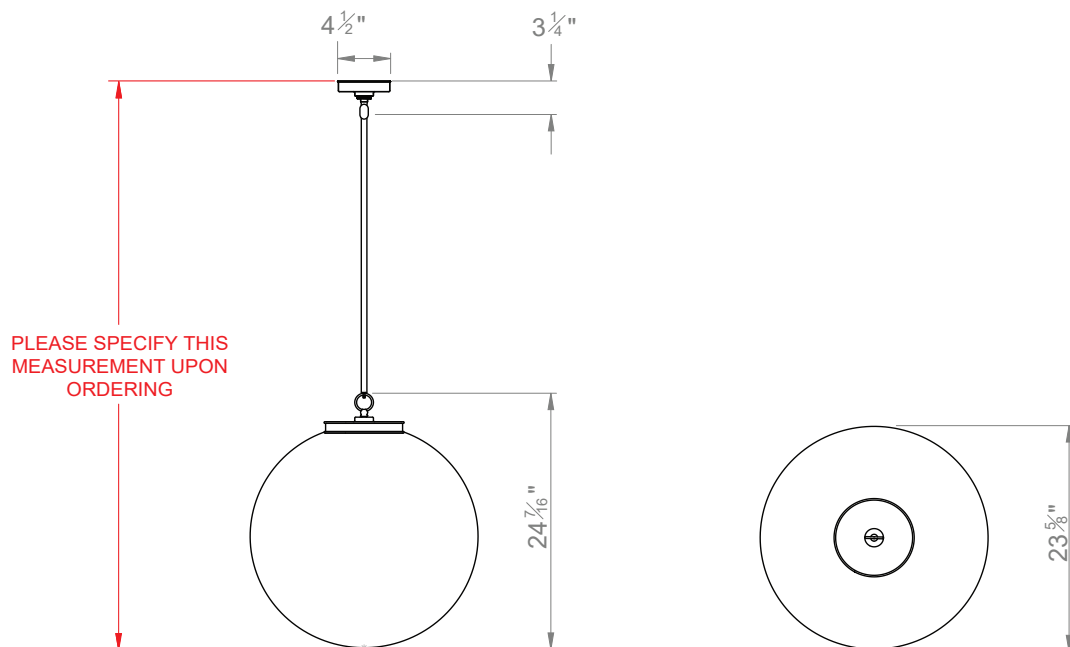

HECTOR FINCH

HECTOR GLASS GLOBE GIANT

PRODUCT CODE PL85GT

CATEGORY: CHANDELIERS & PENDANTS

DIMENSIONS

PRODUCT CODE PL85GT

CATEGORY: CHANDELIERS & PENDANTS

HECTOR GLASS GLOBE GIANT

LAMP TYPE	USA 6 x 40W (Max) E12 Candelabra
FINISH OPTIONS	Brass Polished Lacquered, Brass Polished Unlacquered, Antique Brass (shown), Bronze, Chrome, Nickel Polished and Nickel Matte.
SIZE & SIMILAR OPTIONS	Mini 5" (PL142/5"), Mini 8" (PL142/8"), Medium (PL85M), Medium 3 WAY (PL85M3), Medium With Hood (PL85MHOOD), Large (PL85L) and Extra Large (PL85XL).
WEIGHT	37lb 8oz
ADDITIONAL INFORMATION	Please specify total drop from the ceiling to the bottom of the globe. Minimum overall drop from the ceiling to the bottom of the globe 28".
CLEANING AND MAINTENANCE INSTRUCTIONS	<p>Glass: Remove the glass where it is safe to do so. The glass then can be cleaned with a glass cleaner and a lint free cloth. Do not spray glass cleaner directly on the glass or fixture as it could affect the metal finish. Ensure the light is switched off and take care not to pull the flex or allow water to come into contact with the electrical components. Regular dusting with a feather duster will also help keep the glass clean.</p> <p>Metalwork: We recommend a light polish with a non-abrasive lint free cloth. Do not use any metal cleaning products on the fixture as it can remove the finish entirely. Unlacquered brass finish will patinate slowly over time and can be brightened to brass by the use of a brass cleaning agent.</p>