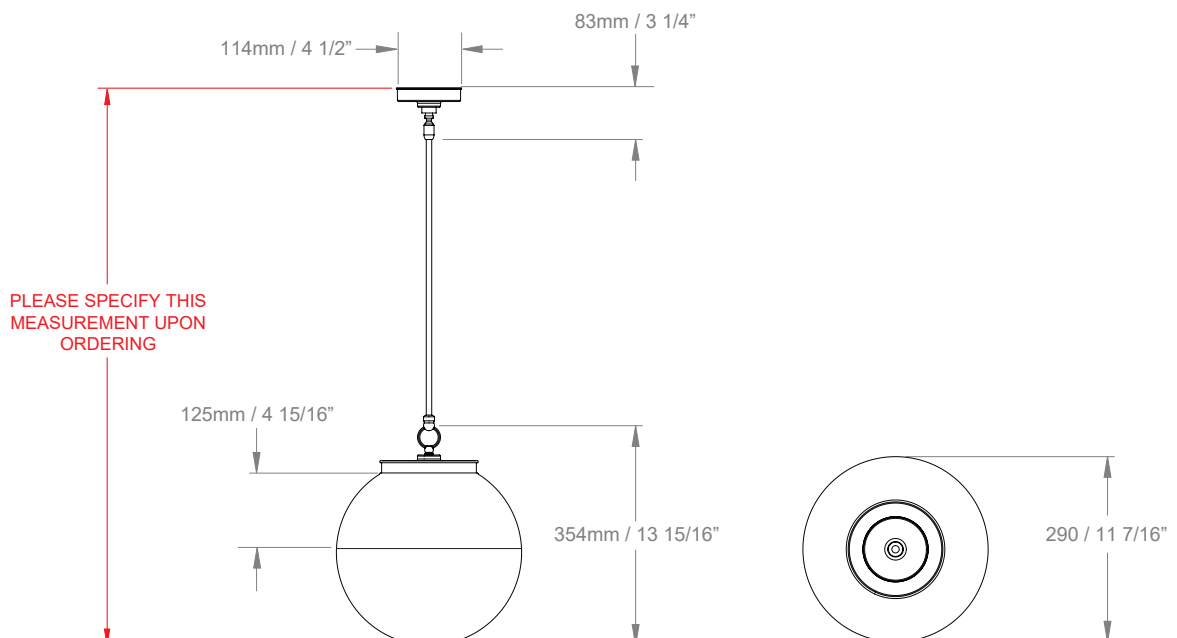

## HECTOR GLASS GLOBE, MEDIUM, 3 WAY WITH HOOD

The Hector Glass Globe adds understated style and elegance to both classic and contemporary schemes. Manufactured exclusively for Hector Finch Lighting, the rings on the globe and ceiling rose are modelled on a Roman Merchant's ring in the V&A. Ideal for halls, landings, kitchens and large lofty spaces.

### DIMENSIONS

---

**HECTOR GLASS GLOBE, MEDIUM, 3 WAY WITH HOOD**

---

<b>LAMP TYPE</b> <b>INCANDESCENT</b>	<b>UK</b> 3 x 40W (Max) E14 Candle	<b>EU</b> 3 x 40W (Max) E14 Candle	<b>USA</b> 3 x 40W (Max) E12 Candelabra
---	---------------------------------------	---------------------------------------	--

---

<b>WEIGHT</b>	4.5kg / 9.9lbs
---------------	----------------

---