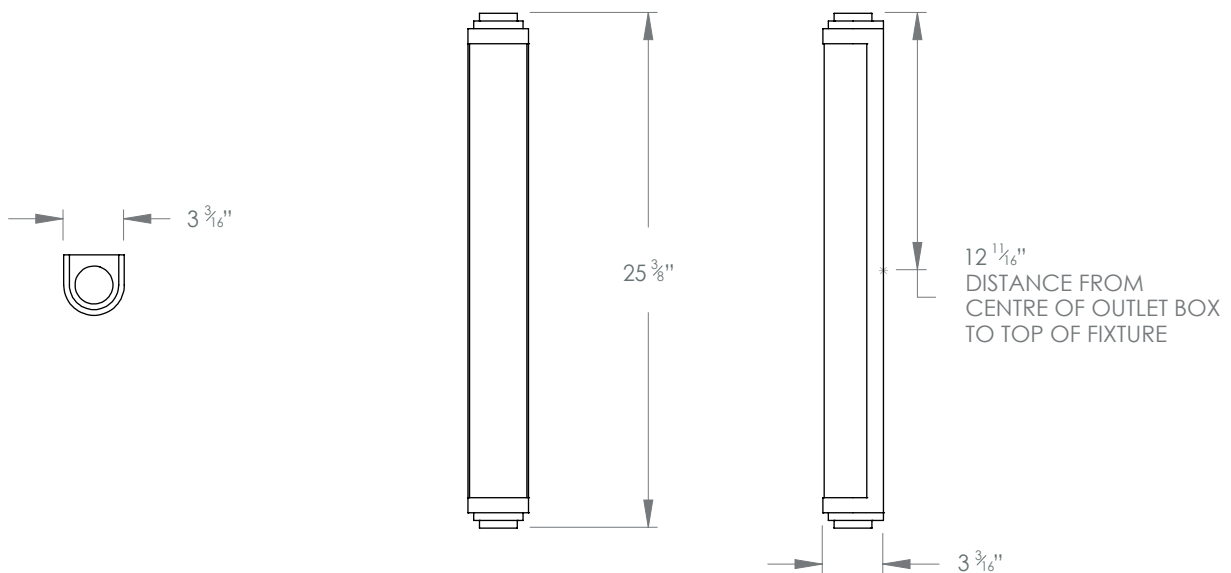

HECTOR FINCH

ROD PILLAR LIGHT DIMMABLE LARGE

PRODUCT CODE WL154L

CATEGORY: WALL LIGHTS

DIMENSIONS

PRODUCT CODE WL154L

CATEGORY: WALL LIGHTS

ROD PILLAR LIGHT DIMMABLE LARGE