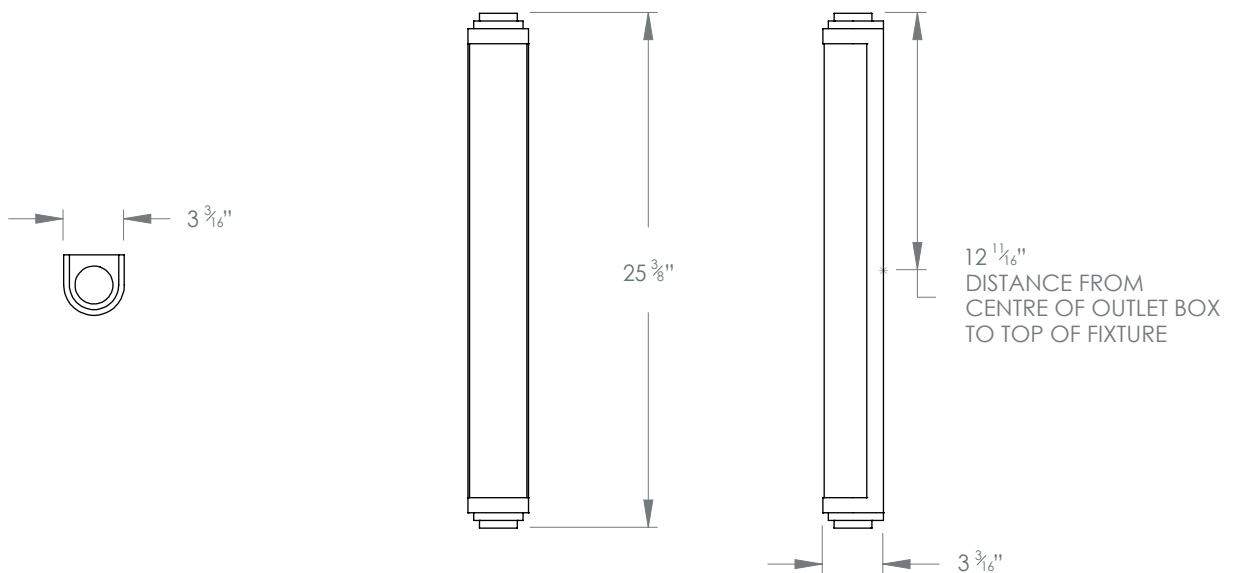

HECTOR FINCH

ROD PILLAR LIGHT DIMMABLE LARGE

PRODUCT CODE WL154L

CATEGORY: WALL LIGHTS

DIMENSIONS

HECTOR FINCH

PRODUCT CODE WL154L

CATEGORY: WALL LIGHTS

ROD PILLAR LIGHT DIMMABLE LARGE

LAMP TYPE

USA

Integrated LED 550 lumens, CRI80, 4000K, with integral dimmable driver

FINISH OPTIONS

Brass Polished Lacquered, Brass Polished Unlacquered, Antique Brass, Bronze, Chrome, Nickel Polished (shown) and Nickel Matte.