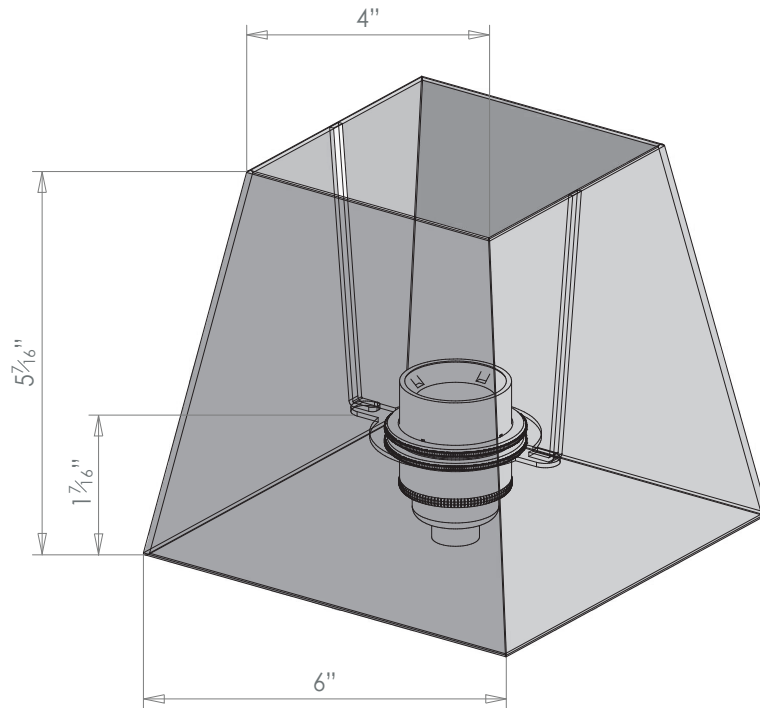

HECTOR FINCH

SHADE 1

PRODUCT CODE SHD1

CATEGORY: LAMPSHADES

FITTING TYPE

Edison Screw Gimble

SUITABLE FOR

Starback Wall Light, Single Arm, Large (WL76L)