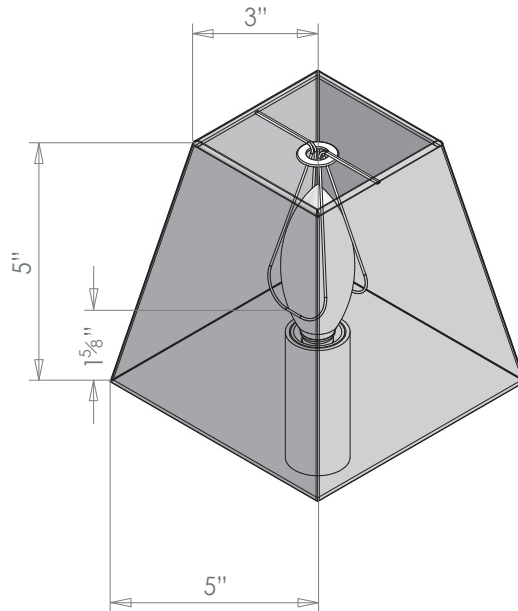

SHADE 12

PRODUCT CODE SHD12

CATEGORY: LAMPSHADES

FITTING TYPE

Candle Clip On

SUITABLE FOR

Starback Wall Light Double Small (WL59S)
Starback Wall Light Double Large (WL59L)
Starback Wall Light, Double Straight Arm, Large (WL87L)
Starback Wall Light, Single, Small (WL76S)
Starback Wall Light, Straight Arm, Large (WL83L)