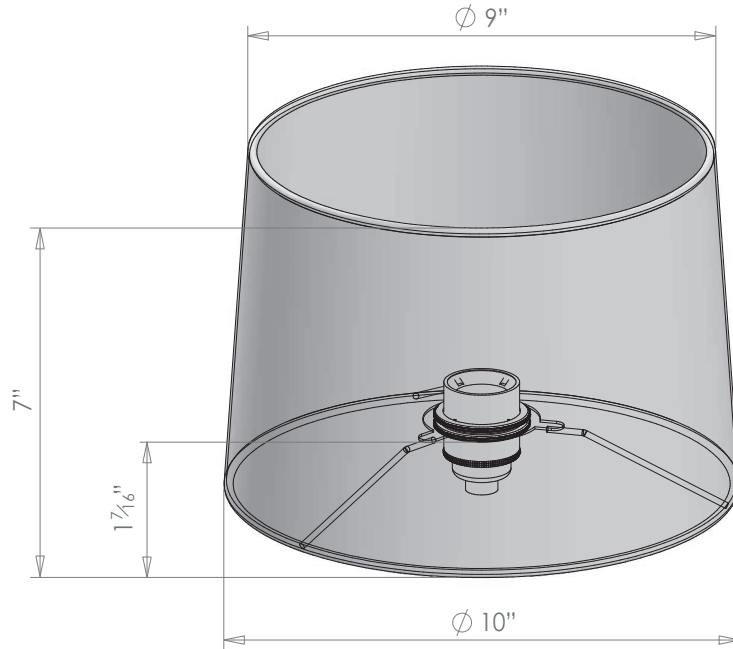

HECTOR FINCH

SHADE 18

PRODUCT CODE SHD18

CATEGORY: LAMPSHADES

FITTING TYPE

Edison Screw Base Pendant

SUITABLE FOR

Hector Table Lamp (TL3)