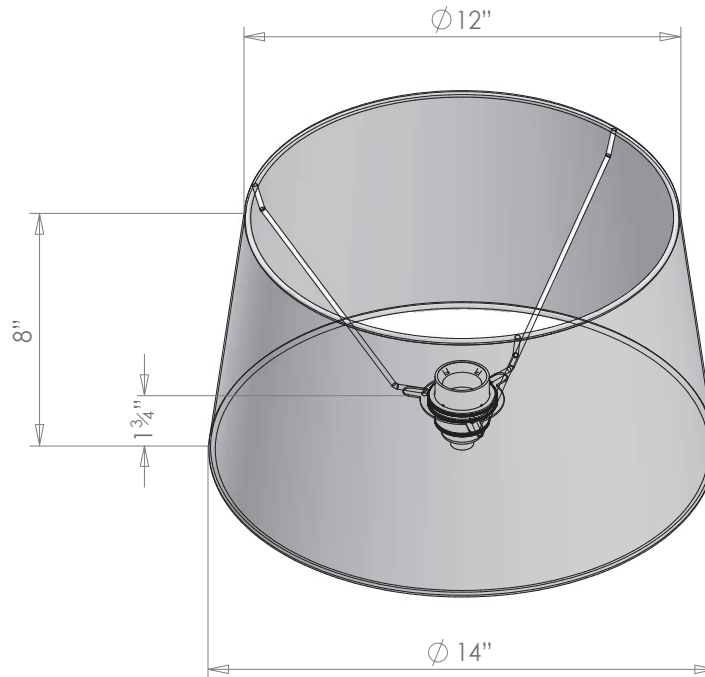

HECTOR FINCH

SHADE 21

PRODUCT CODE SHD21

CATEGORY: LAMPSHADES

FITTING TYPE

Edison Screw Gimble

SUITABLE FOR

German Table Lamp (TL1)
Mala Table Lamp Small Smoke Grey Honeycomb (TL138S)
Mala Table Lamp Small Ice Blue Honeycomb (TL139S)
Mala Table Lamp Small Clear Honeycomb (TL143S)
Rain Drop Incalmo Table Lamp (TL181)