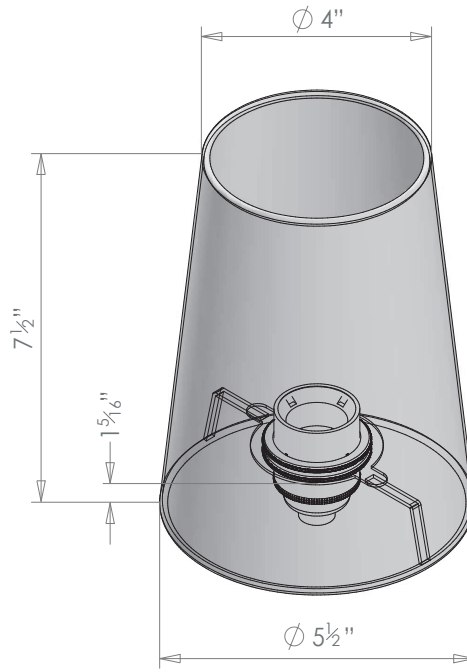

## SHADE 22

PRODUCT CODE SHD22

CATEGORY: LAMPSHADES

FITTING TYPE

Edison Screw Base Pendant

SUITABLE FOR

Elsa Wall Light (WL29)  
Guinevere Chandelier, 6 Lights (CH72)  
Guinevere Wall Light (WL306)

CARD OPTIONS