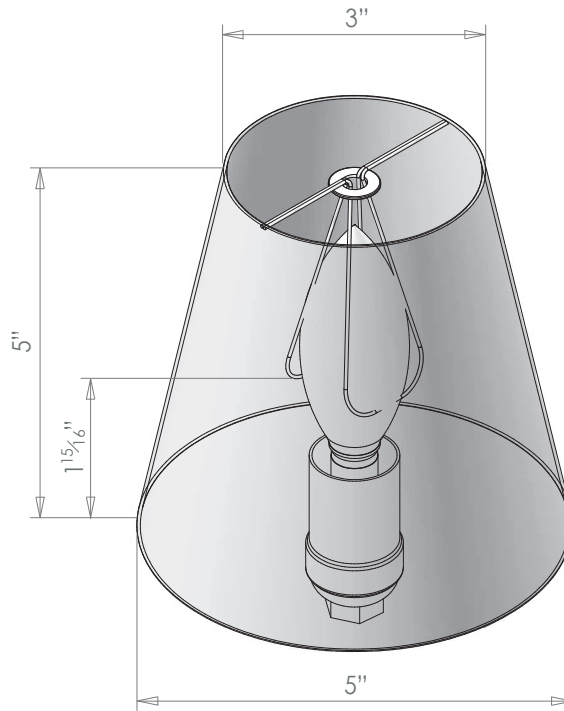

HECTOR FINCH

SHADE 3

PRODUCT CODE SHD3

CATEGORY: LAMPSHADES

FITTING TYPE

Candle Clip On

SUITABLE FOR

Hector Single Straight Arm Wall Light, Large (WL26L)
Rupert Wall Light (WL305)