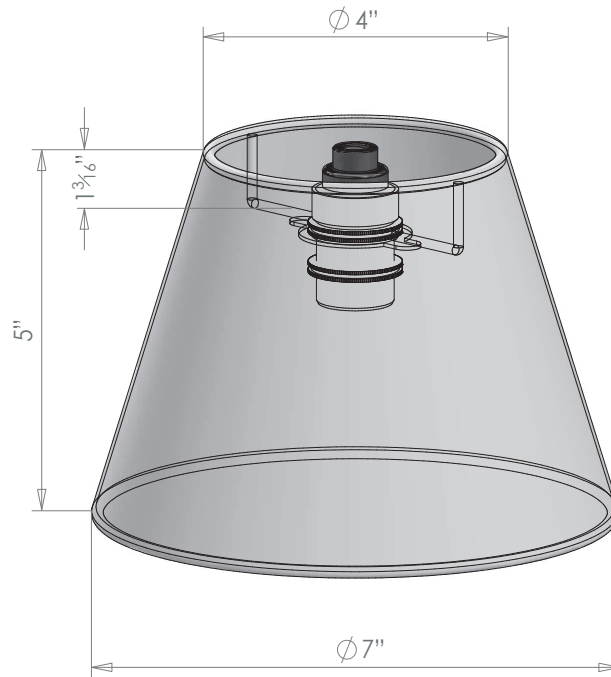

## SHADE 32

PRODUCT CODE SHD32

CATEGORY: LAMPSHADES

FITTING TYPE

Small Edison Scew Pendant

SUITABLE FOR

Katie Single Arm Wall Light (WL31)

SILK OPTIONS