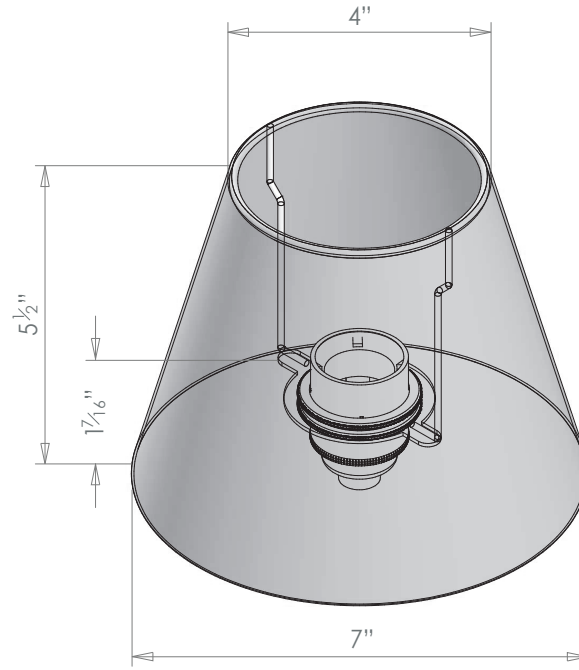

## SHADE 4

PRODUCT CODE SHD4

CATEGORY: LAMPSHADES

FITTING TYPE

Edison Screw Gimble

SUITABLE FOR

Hector Single Straight Arm Wall Light, Large (WL26L)  
Rupert Wall Light (WL305)

CARD OPTIONS