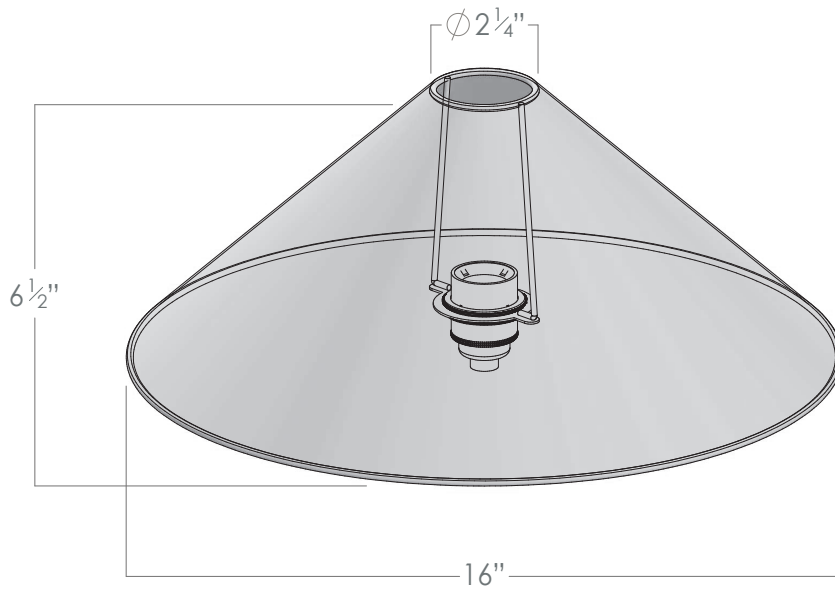

HECTOR FINCH

SHADE 41

PRODUCT CODE SHD41

CATEGORY: LAMPSHADES

FITTING TYPE

Edison Screw Gimble

SUITABLE FOR

Amber Alabaster Table Lamp (TL191), Amber Ceramic Table Lamp (TL193)