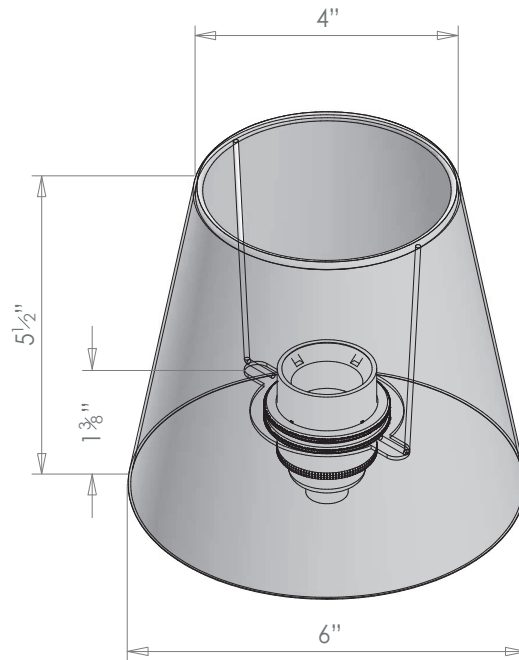

HECTOR FINCH

SHADE 5

PRODUCT CODE SHD5

CATEGORY: LAMPSHADES

FITTING TYPE

Edison Screw Gimble

SUITABLE FOR

Adam Wall Light, Single (WL66)
Starback Wall Light, Single, Large (WL76L)