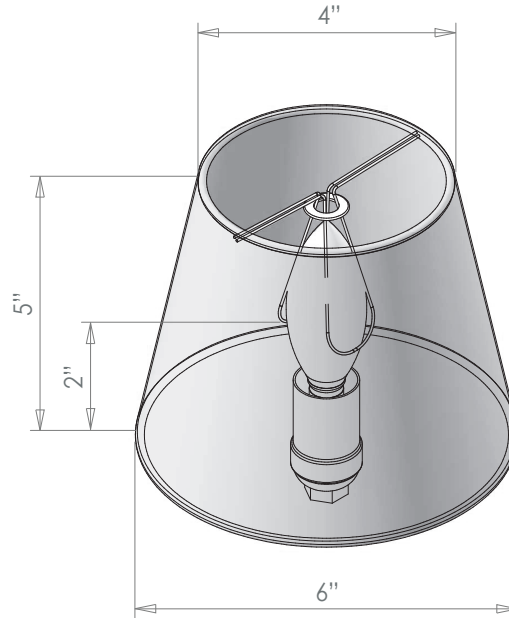

## SHADE 8

PRODUCT CODE SHD8

CATEGORY: LAMPSHADES

FITTING TYPE

Candle Clip On

SUITABLE FOR

Hector Swing Arm Wall Light, Round Backplate (WL63), Hector Swing Arm Wall Light with Rectangular Back Plate (WL188), Hector Swing Arm Vertically Adjustable (WL182), Hector Single Straight Arm Wall Light (WL26), Hector Single Straight Arm Wall Light Large (WL26L), Hector Twin Straight Arm Wall Light (WL25) and Hector Twin Straight Arm Wall Light Large (WL25L)