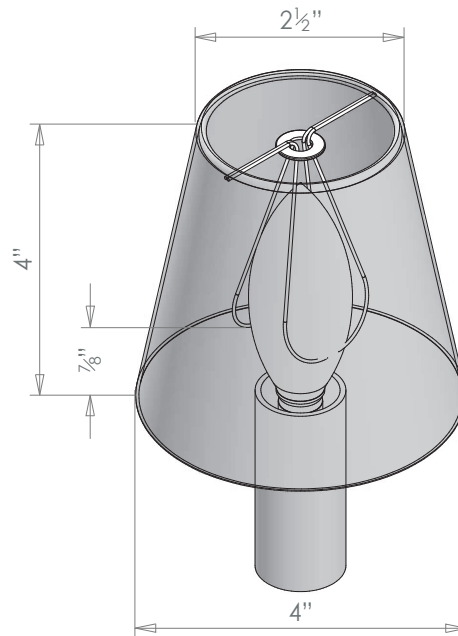

HECTOR FINCH

SHADE 9

PRODUCT CODE SHD9

CATEGORY: LAMPSHADES

FITTING TYPE

Candle Clip On

SUITABLE FOR

Hector Twin Straight Arm Wall Light (WL25)
Mini L Bracket Wall Light (WL261)
Starback Wall Light, Straight Arm, Mini (WL83)