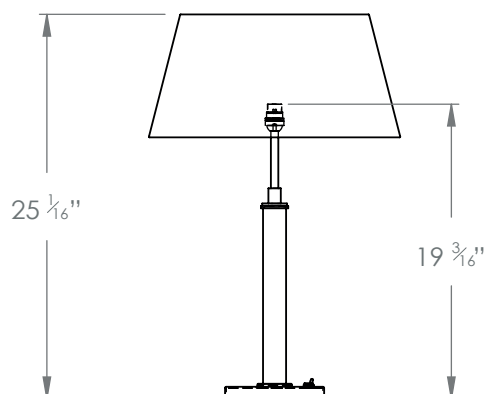

HECTOR FINCH

GERMAN TABLE LAMP

PRODUCT CODE TL1

CATEGORY: TABLE & FLOOR LIGHTS

DIMENSIONS

PRODUCT CODE TL1

CATEGORY: TABLE & FLOOR LIGHTS

GERMAN TABLE LAMP

LAMP TYPE	USA 1 x 60W (Max) E26 General Service
SHADE OPTIONS	USA Shade 21, Round (14" base X 12" top X 8" height). Shade 26, Round (16" base X 5" top X 9" height).
FINISH OPTIONS	Brass Polished Lacquered, Brass Polished Unlacquered, Antique Brass (shown), Bronze, Chrome, Nickel Polished and Nickel Matte.
WEIGHT	8lb 10oz
ADDITIONAL INFORMATION	Shade not included.
CLEANING AND MAINTENANCE INSTRUCTIONS	<p>Metalwork: We recommend a light polish with a non-abrasive lint free cloth. Do not use any metal cleaning products on the fixture as it can remove the finish entirely. Unlacquered brass finish will patinate slowly over time and can be brightened to brass by the use of a brass cleaning agent.</p> <p>Fabric Shades: Wipe gently with a dry cloth or dust lightly with a feather duster. Repeat regularly to prevent the build up of dust. Regular cleaning will prevent the possibility of dust becoming ingrained. Do not let water or moisture come into contact with the shade.</p>