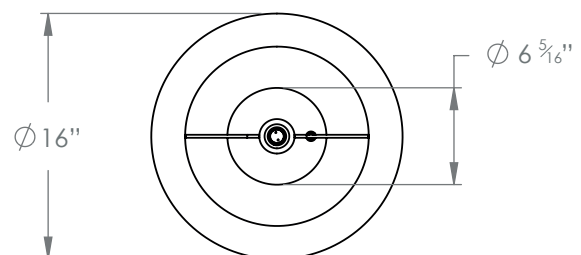

HECTOR FINCH

GERMAN TABLE LAMP

PRODUCT CODE TL1

CATEGORY: TABLE & FLOOR LIGHTS

DIMENSIONS

PRODUCT CODE TL1

CATEGORY: TABLE & FLOOR LIGHTS

GERMAN TABLE LAMP

LAMP TYPE	USA 1 x 60W (Max) E26 General Service
SHADE OPTIONS	USA Shade 21, Round (14" base X 12" top X 8" height). Shade 26, Round (16" base X 5" top X 9" height).
FINISH OPTIONS	Brass Polished Lacquered, Brass Polished Unlacquered, Antique Brass (shown), Bronze, Chrome, Nickel Polished and Nickel Matte.
WEIGHT	8lb 10oz
ADDITIONAL INFORMATION	Shade not included.
CLEANING AND MAINTENANCE INSTRUCTIONS	<p>Metalwork: We recommend a light polish with a non-abrasive lint free cloth. Do not use any metal cleaning products on the fixture as it can remove the finish entirely. Unlacquered brass finish will patinate slowly over time and can be brightened to brass by the use of a brass cleaning agent.</p> <p>Fabric Shades: Wipe gently with a dry cloth or dust lightly with a feather duster. Repeat regularly to prevent the build up of dust. Regular cleaning will prevent the possibility of dust becoming ingrained. Do not let water or moisture come into contact with the shade.</p>