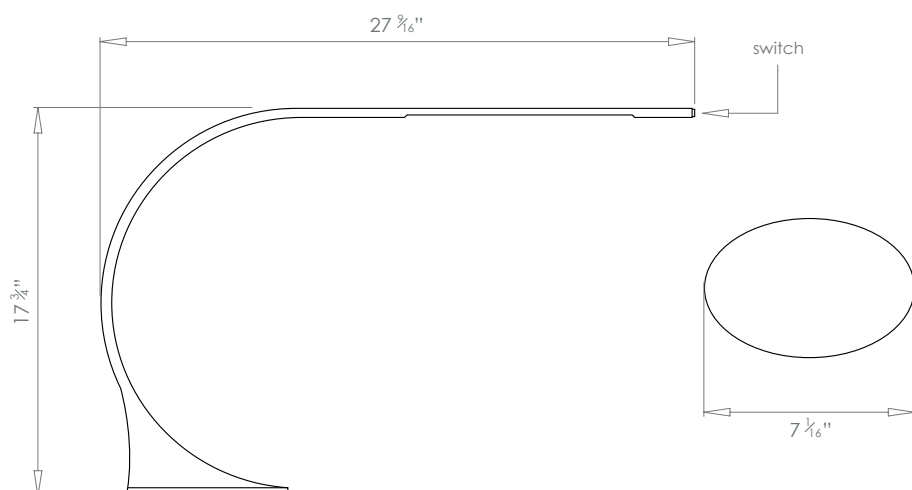

HECTOR FINCH

TOLED DESK LAMP

PRODUCT CODE TL10

CATEGORY: TABLE & FLOOR LIGHTS

DIMENSIONS

HECTOR FINCH

PRODUCT CODE TL10

CATEGORY: TABLE & FLOOR LIGHTS

TOLED DESK LAMP

LAMP TYPE

USA

1 x LED 150 (approx. 6 Watt) incl.

FINISH OPTIONS

Brass Polished Lacquered (shown), Brass Brushed Lacquered, Chrome, Nickel Polished and Nickel Matte.

WEIGHT

5lb 5oz