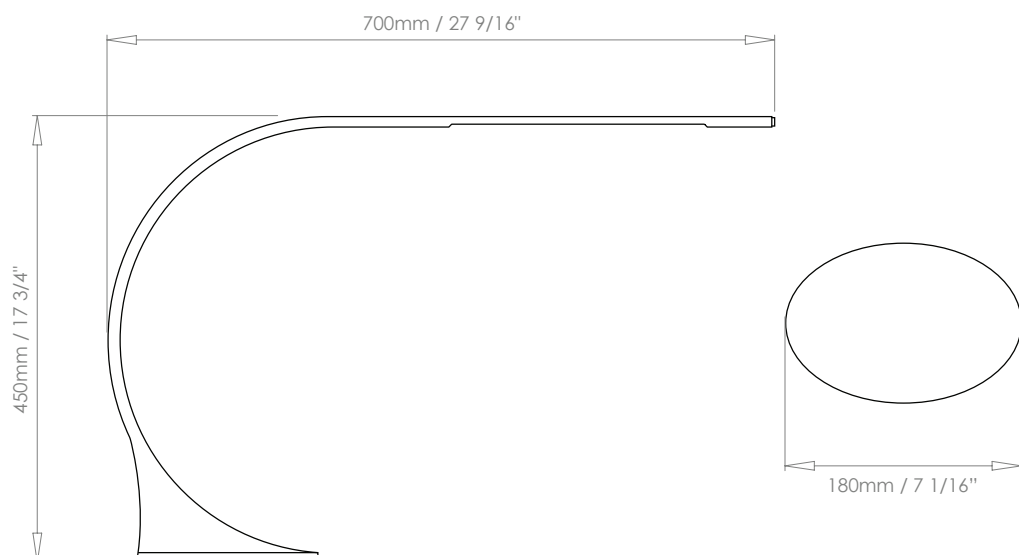

HECTOR FINCH

TOLED DESK LAMP

PRODUCT CODE TL10

CATEGORY: TABLE & FLOOR LAMPS

DIMENSIONS

TOLED DESK LAMP

LAMP TYPE
INCANDESCENT**UK**
LED-Line 150 (6,5 Watt)**EU**
LED-Line 150 (6,5 Watt)**USA**
LED-Line 150 (6,5 Watt)