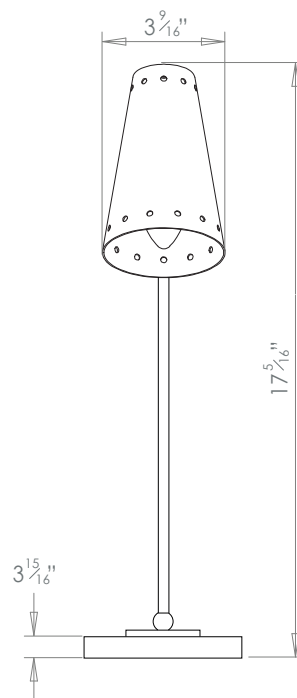

HECTOR FINCH

MAX TABLE LAMP

PRODUCT CODE TL117

CATEGORY: TABLE & FLOOR LAMPS

DIMENSIONS

PRODUCT CODE TL117

CATEGORY: TABLE & FLOOR LAMPS

MAX TABLE LAMP

LAMP TYPE	USA 1 x 40W (Max) E12 Golfball
FINISH OPTIONS	Brass Polished Lacquered, Brass Polished Unlacquered (shown), Antique Brass, Bronze, Chrome, Nickel Polished and Nickel Matte.
COLOUR OPTIONS	 White Black
SIZE & SIMILAR OPTIONS	Max Library Light (WL456) and Max Wall Light (WL463).
CLEANING AND MAINTENANCE INSTRUCTIONS	Metalwork: We recommend a light polish with a non-abrasive lint free cloth. Do not use any metal cleaning products on the fixture as it can remove the finish entirely. Unlacquered brass finish will patinate slowly over time and can be brightened to brass by the use of a brass cleaning agent.