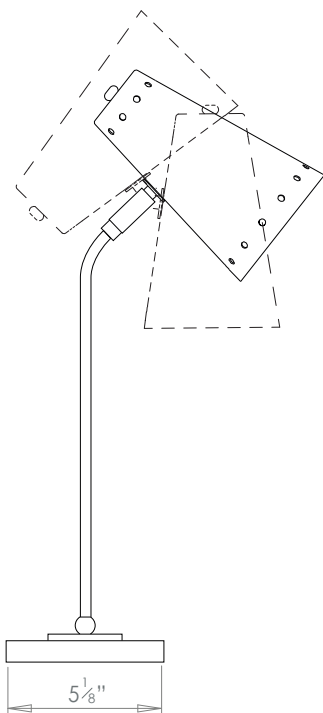

HECTOR FINCH

MAX TABLE LAMP

PRODUCT CODE TL117

CATEGORY: TABLE & FLOOR LAMPS

DIMENSIONS

PRODUCT CODE TL117

CATEGORY: TABLE & FLOOR LAMPS

MAX TABLE LAMP

LAMP TYPE	USA 1 x 40W (Max) E12 Golfball
FINISH OPTIONS	Brass Polished Lacquered, Brass Polished Unlacquered (shown), Antique Brass, Bronze, Chrome, Nickel Polished and Nickel Matte.
COLOUR OPTIONS	 White Black
SIZE & SIMILAR OPTIONS	Max Library Light (WL456) and Max Wall Light (WL463).
CLEANING AND MAINTENANCE INSTRUCTIONS	Metalwork: We recommend a light polish with a non-abrasive lint free cloth. Do not use any metal cleaning products on the fixture as it can remove the finish entirely. Unlacquered brass finish will patinate slowly over time and can be brightened to brass by the use of a brass cleaning agent.